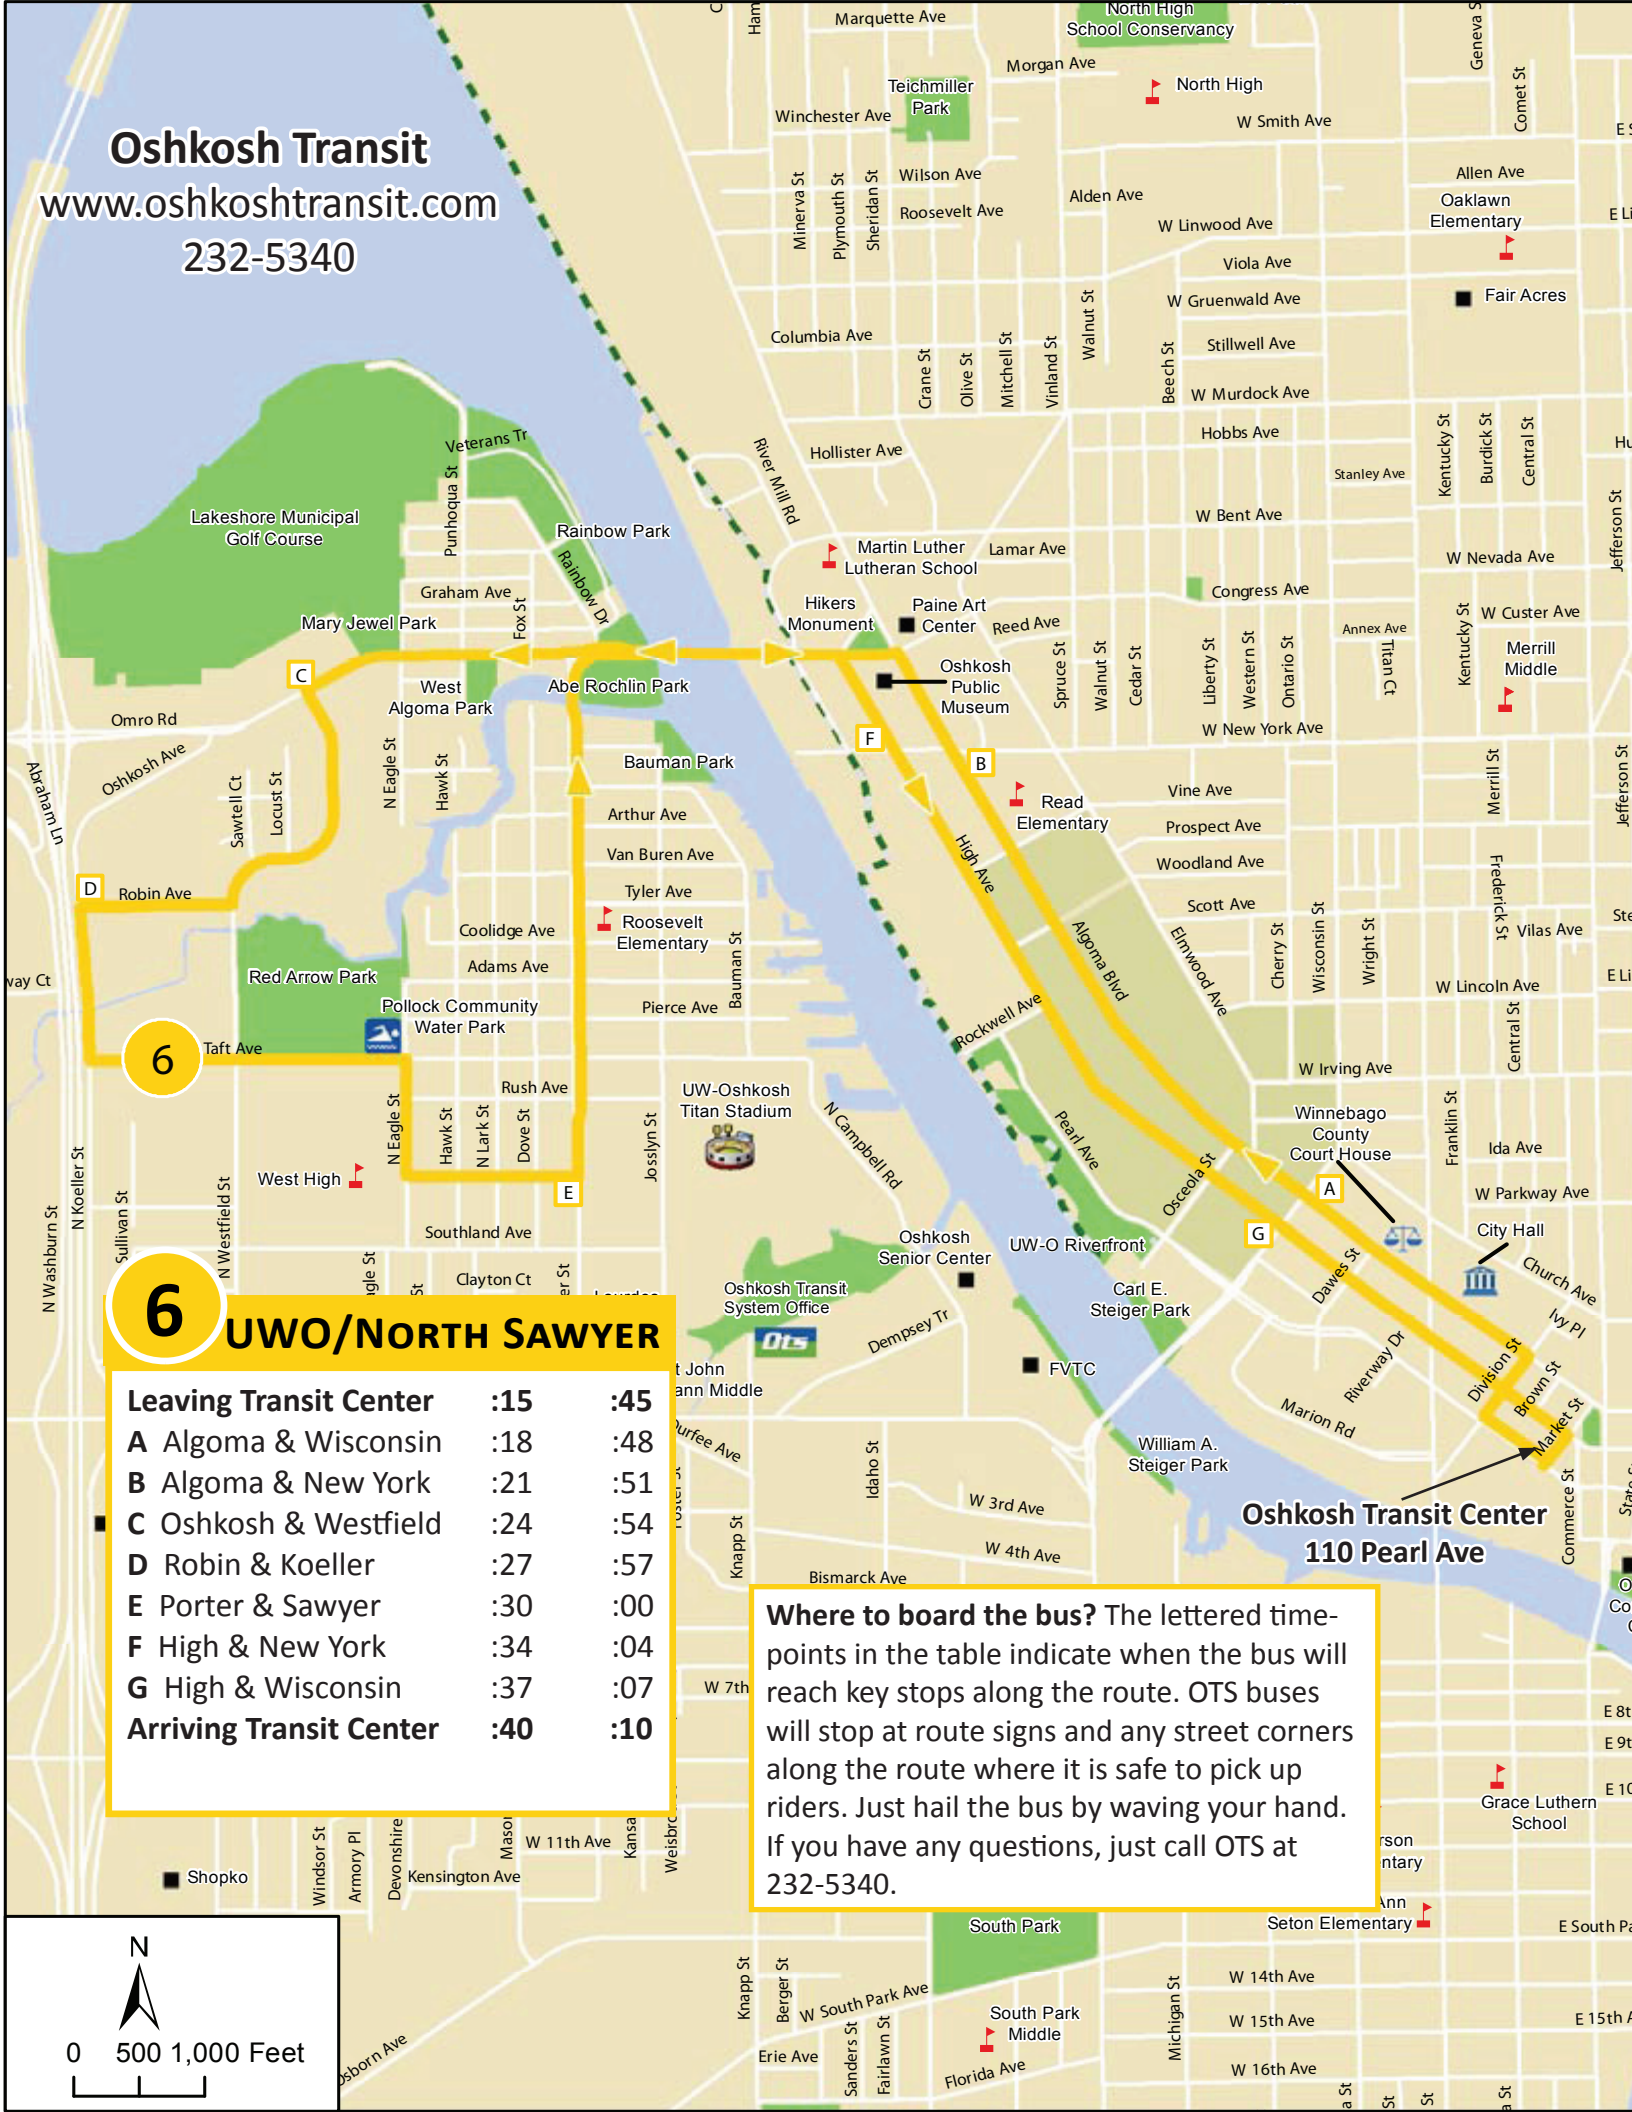

**Oshkosh Transit**  
[www.oshkoshtransit.com](http://www.oshkoshtransit.com)  
 232-5340

**6 UWO/NORTH SAWYER**

<b>Leaving Transit Center</b>	<b>:15</b>	<b>:45</b>
<b>A Algoma &amp; Wisconsin</b>	<b>:18</b>	<b>:48</b>
<b>B Algoma &amp; New York</b>	<b>:21</b>	<b>:51</b>
<b>C Oshkosh &amp; Westfield</b>	<b>:24</b>	<b>:54</b>
<b>D Robin &amp; Koeller</b>	<b>:27</b>	<b>:57</b>
<b>E Porter &amp; Sawyer</b>	<b>:30</b>	<b>:00</b>
<b>F High &amp; New York</b>	<b>:34</b>	<b>:04</b>
<b>G High &amp; Wisconsin</b>	<b>:37</b>	<b>:07</b>
<b>Arriving Transit Center</b>	<b>:40</b>	<b>:10</b>

**Where to board the bus?** The lettered time-points in the table indicate when the bus will reach key stops along the route. OTS buses will stop at route signs and any street corners along the route where it is safe to pick up riders. Just hail the bus by waving your hand. If you have any questions, just call OTS at 232-5340.