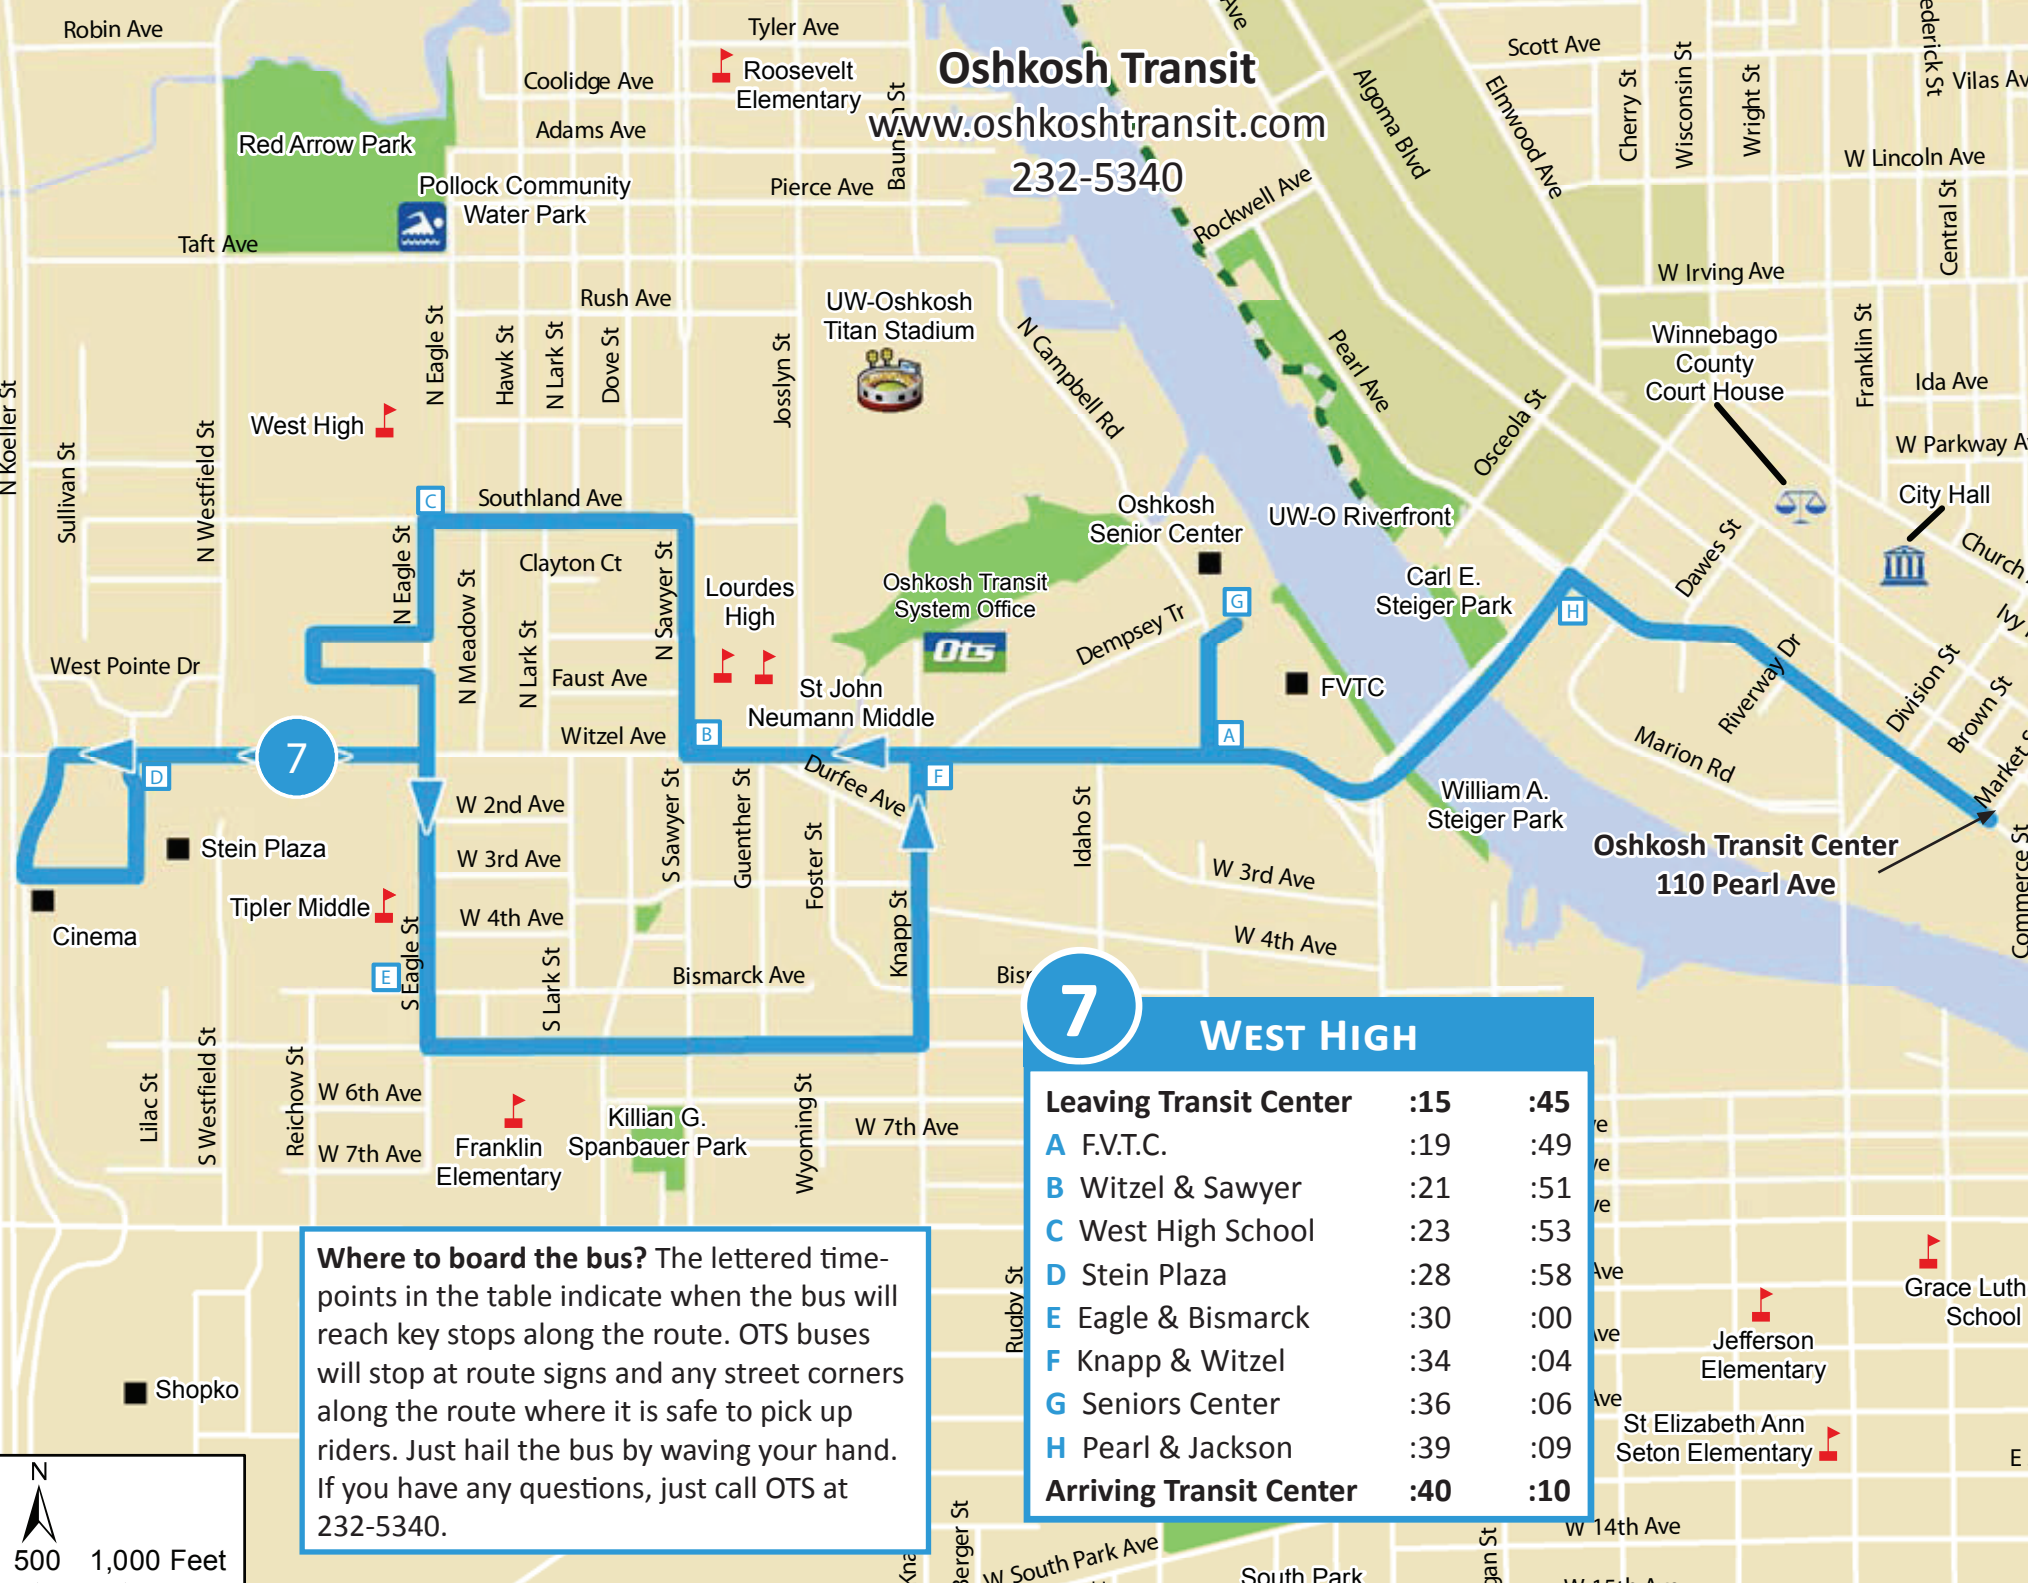

**Oshkosh Transit**  
[www.oshkoshtransit.com](http://www.oshkoshtransit.com)  
 232-5340

**Where to board the bus?** The lettered time-points in the table indicate when the bus will reach key stops along the route. OTS buses will stop at route signs and any street corners along the route where it is safe to pick up riders. Just hail the bus by waving your hand. If you have any questions, just call OTS at 232-5340.

7 WEST HIGH		
<b>Leaving Transit Center</b>	<b>:15</b>	<b>:45</b>
<b>A</b> F.V.T.C.	:19	:49
<b>B</b> Witzel & Sawyer	:21	:51
<b>C</b> West High School	:23	:53
<b>D</b> Stein Plaza	:28	:58
<b>E</b> Eagle & Bismarck	:30	:00
<b>F</b> Knapp & Witzel	:34	:04
<b>G</b> Seniors Center	:36	:06
<b>H</b> Pearl & Jackson	:39	:09
<b>Arriving Transit Center</b>	<b>:40</b>	<b>:10</b>