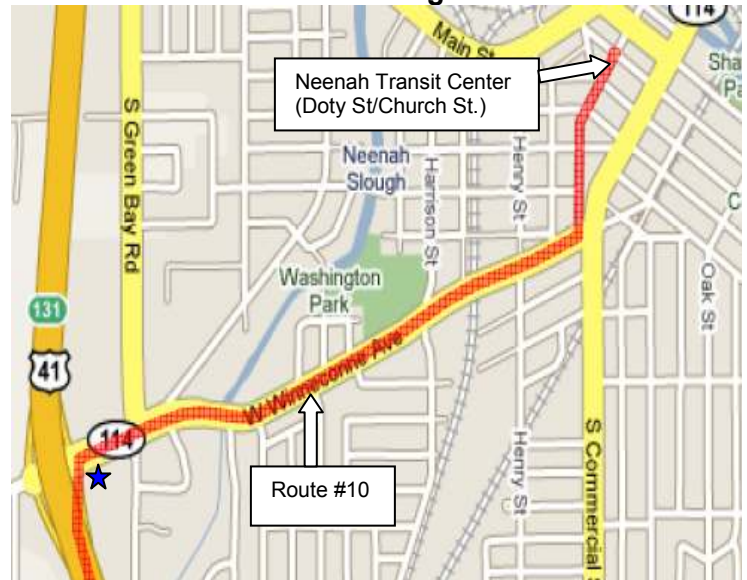

Route # 10 Neenah

(Service from Oshkosh to Neenah)

Oshkosh Segment

Neenah Segment

Hours of Operation:
 M-F 6:45 a.m. – 6:25 p.m.
 SAT 7:45 a.m. – 6:25 p.m.

For help with route and schedule information, please contact the Oshkosh Transit System at (920) 232-5340. For help connecting with Valley Transit routes, call (920) 832-5800.

Route #10 Timepoints

(Effective: 1/7/2008)

OUTBOUND

Leaving Oshkosh Transit Center
 6:45, 7:50, 9:20, 10:50, 12:20, 1:50, 3:20, 4:45, 5:45

★ Jackson Street & Fernau Avenue
 6:53, 8:00, 9:30, 11:00, 12:30, 2:00, 3:30, 4:53, 5:58

☆ Jackson Street & County Trunk Y
 6:57, 8:05, 9:35, 11:05, 12:35, 2:05, 3:35, 4:57, 6:02

★ Highway 41 & Winneconne Avenue
 7:06, 8:17, 9:47, 11:17, 12:47, 2:17, 3:47, 5:06, 6:15

Arriving Neenah Transit Center
 7:10, 8:25, 9:55, 11:25, 12:55, 2:25, 3:55, 5:10, 6:25*

☆ Jackson Street & County Trunk Y
 7:29, 8:55, 10:25, 11:55, 1:25, 2:55, 4:25, 5:29

★ Jackson Street & Fernau Avenue
 7:32, 9:00, 10:30, 12:00, 1:30, 3:00, 4:30, 5:32

Arriving Oshkosh Transit Center
 7:40, 9:10, 10:40, 12:10, 1:40, 3:10, 4:40, 5:40