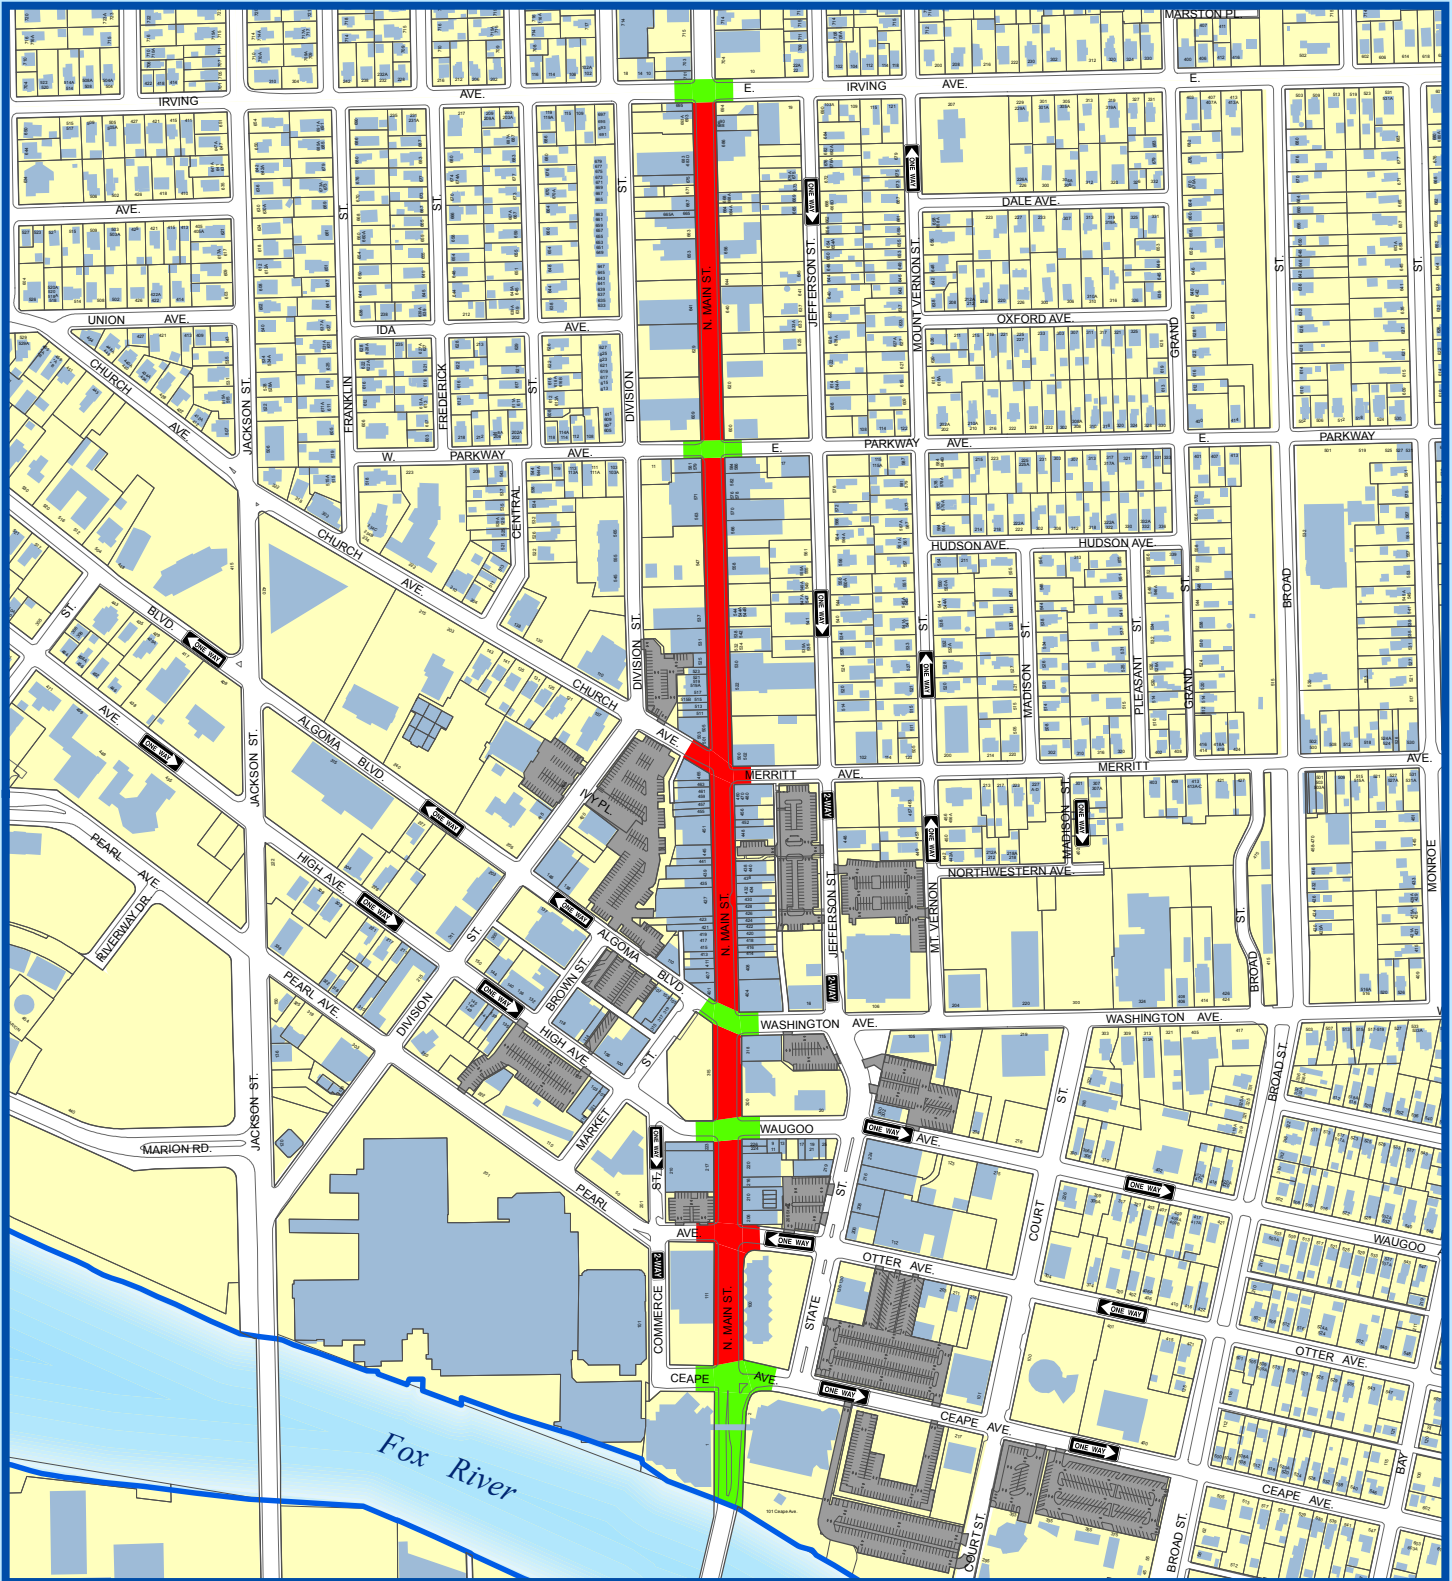

Main Street Closures for the Week of August 8, 2010

(Dates and street closures subject to change)

City of Oshkosh

N		Street/Intersection CLOSED
↑		Street/Intersection OPEN
↓		Public Parking Lot

Note: On-street parking may not be available at times along N. Main St. and connecting side streets.