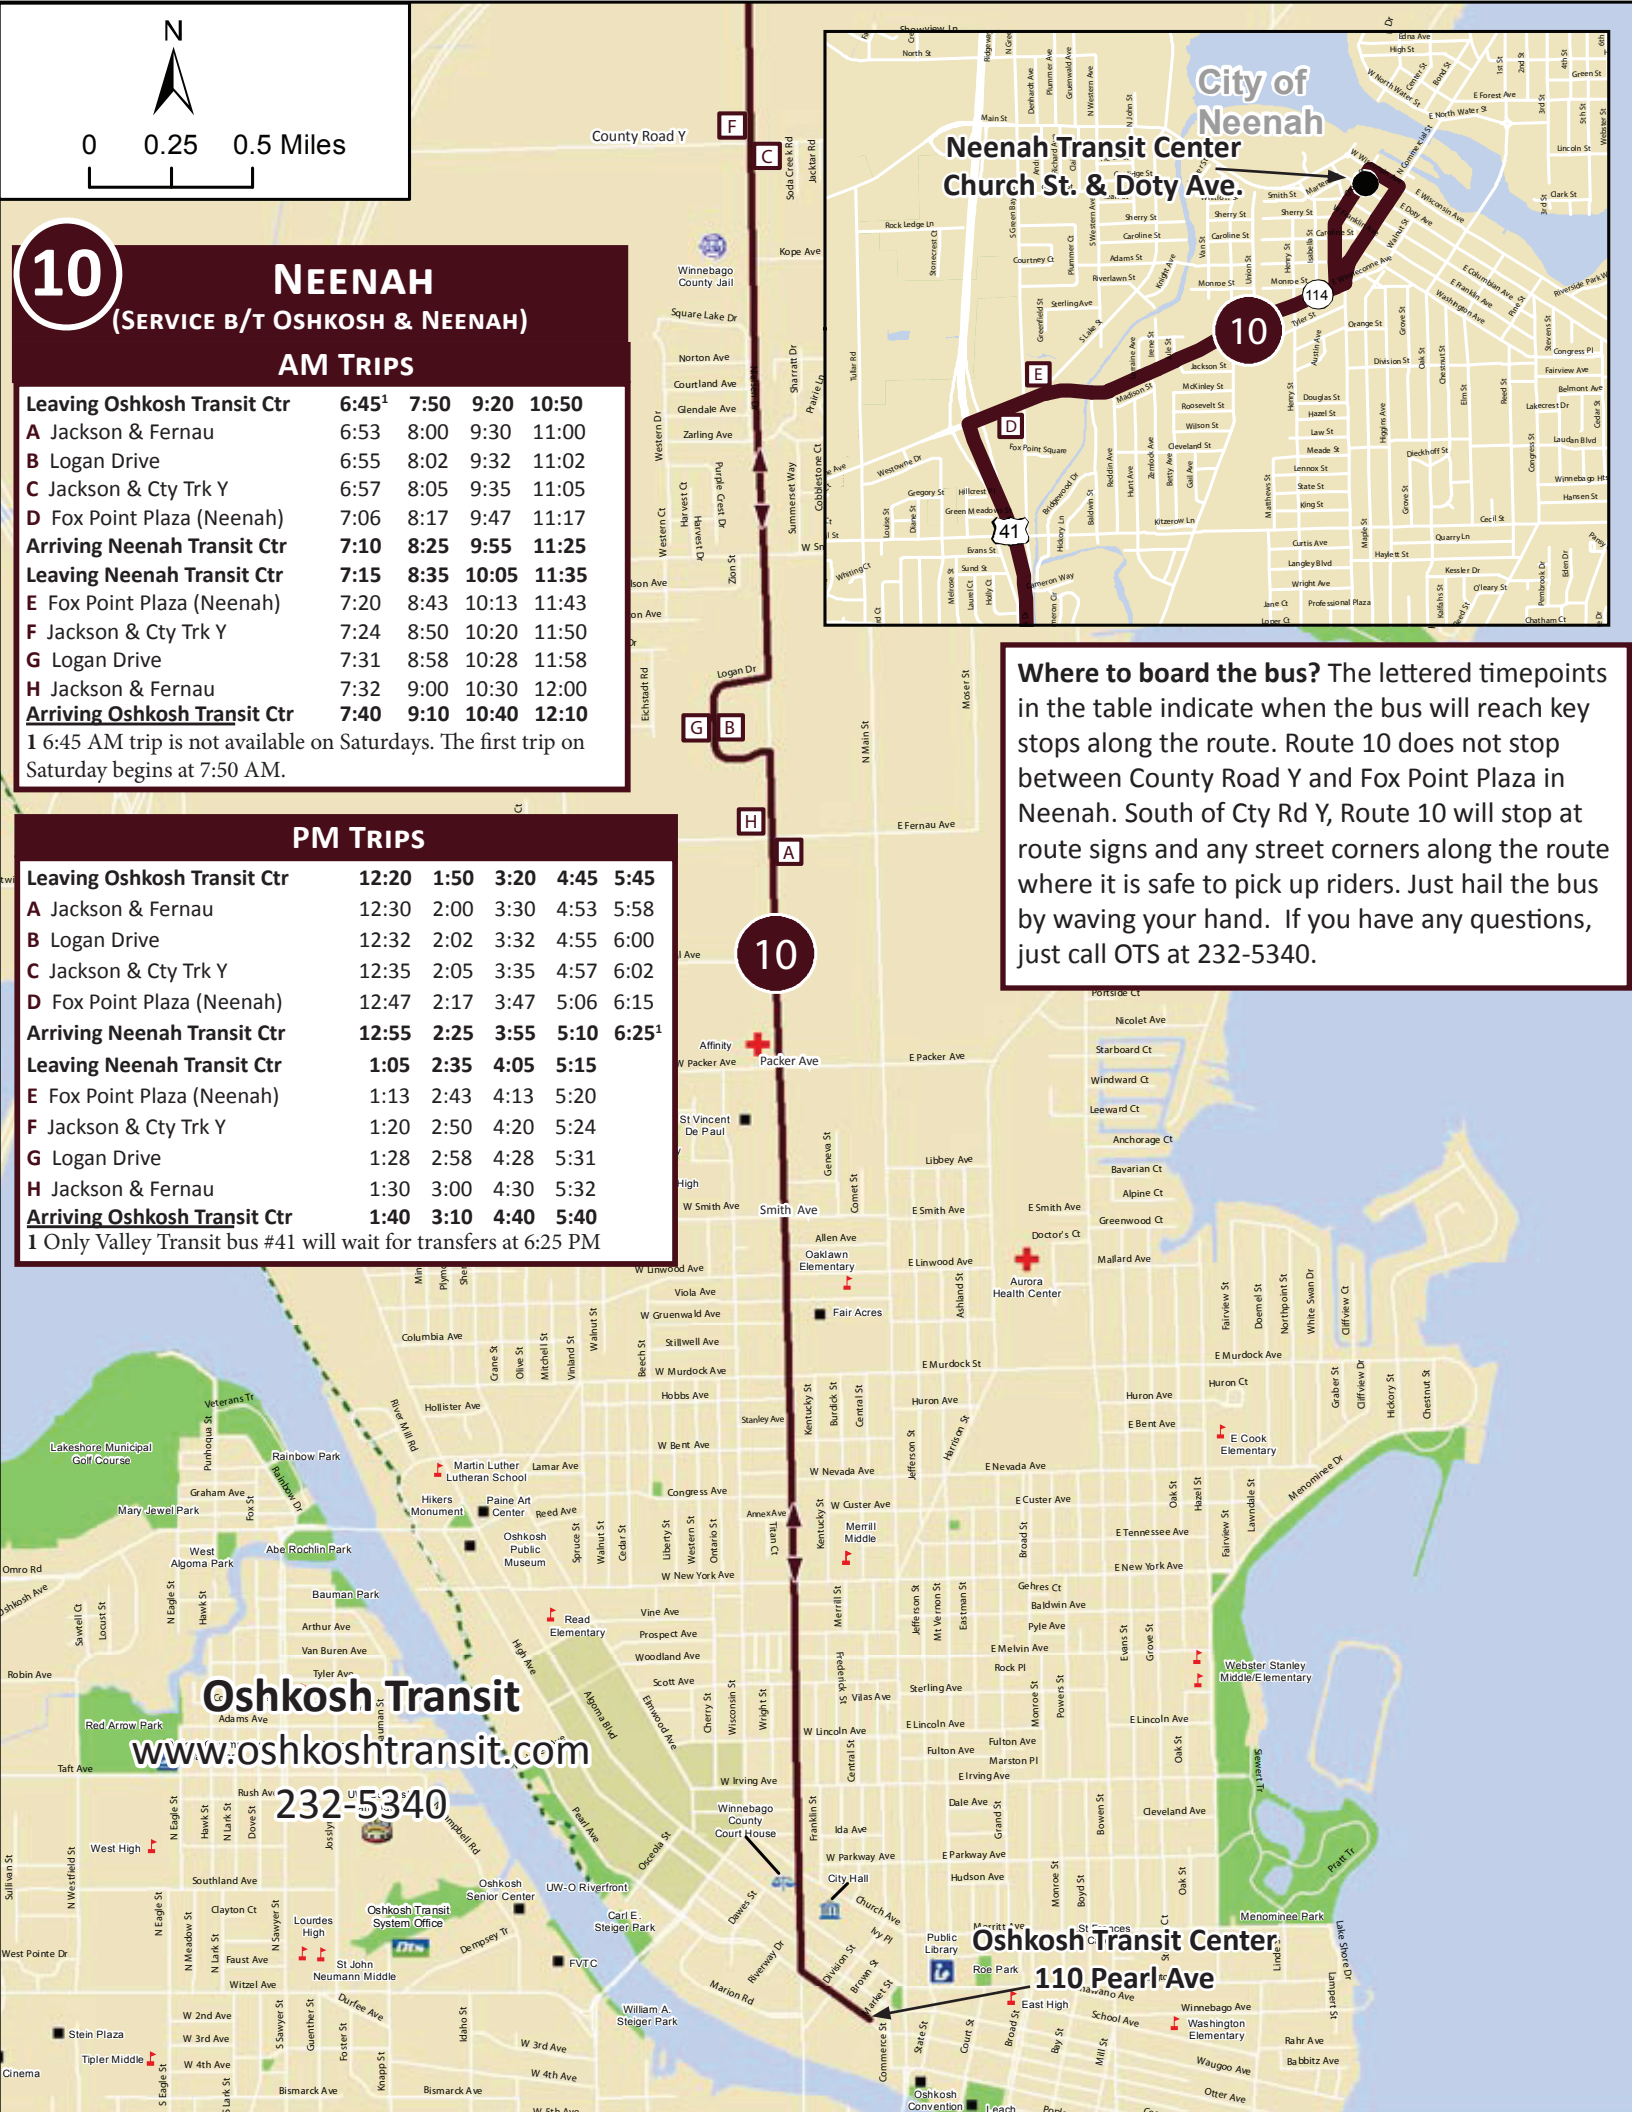

10 NEENAH

(SERVICE B/T OSHKOSH & NEENAH)

AM TRIPS

Leaving Oshkosh Transit Ctr	6:45 ¹	7:50	9:20	10:50
A Jackson & Fernau	6:53	8:00	9:30	11:00
B Logan Drive	6:55	8:02	9:32	11:02
C Jackson & Cty Trk Y	6:57	8:05	9:35	11:05
D Fox Point Plaza (Neenah)	7:06	8:17	9:47	11:17
Arriving Neenah Transit Ctr	7:10	8:25	9:55	11:25
Leaving Neenah Transit Ctr	7:15	8:35	10:05	11:35
E Fox Point Plaza (Neenah)	7:20	8:43	10:13	11:43
F Jackson & Cty Trk Y	7:24	8:50	10:20	11:50
G Logan Drive	7:31	8:58	10:28	11:58
H Jackson & Fernau	7:32	9:00	10:30	12:00
Arriving Oshkosh Transit Ctr	7:40	9:10	10:40	12:10

¹ 6:45 AM trip is not available on Saturdays. The first trip on Saturday begins at 7:50 AM.

PM TRIPS

Leaving Oshkosh Transit Ctr	12:20	1:50	3:20	4:45	5:45
A Jackson & Fernau	12:30	2:00	3:30	4:53	5:58
B Logan Drive	12:32	2:02	3:32	4:55	6:00
C Jackson & Cty Trk Y	12:35	2:05	3:35	4:57	6:02
D Fox Point Plaza (Neenah)	12:47	2:17	3:47	5:06	6:15
Arriving Neenah Transit Ctr	12:55	2:25	3:55	5:10	6:25¹
Leaving Neenah Transit Ctr	1:05	2:35	4:05	5:15	
E Fox Point Plaza (Neenah)	1:13	2:43	4:13	5:20	
F Jackson & Cty Trk Y	1:20	2:50	4:20	5:24	
G Logan Drive	1:28	2:58	4:28	5:31	
H Jackson & Fernau	1:30	3:00	4:30	5:32	
Arriving Oshkosh Transit Ctr	1:40	3:10	4:40	5:40	

¹ Only Valley Transit bus #41 will wait for transfers at 6:25 PM

Where to board the bus? The lettered timepoints in the table indicate when the bus will reach key stops along the route. Route 10 does not stop between County Road Y and Fox Point Plaza in Neenah. South of Cty Rd Y, Route 10 will stop at route signs and any street corners along the route where it is safe to pick up riders. Just hail the bus by waving your hand. If you have any questions, just call OTS at 232-5340.