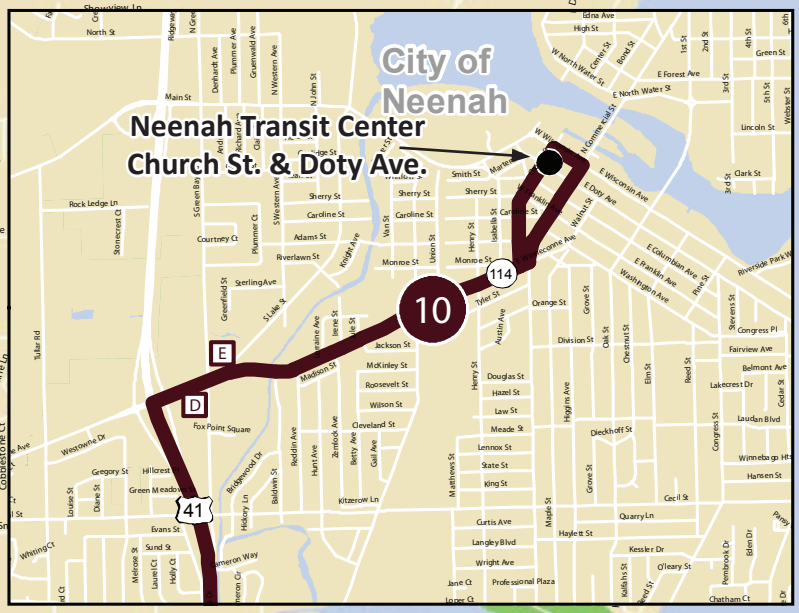

10 NEENAH

(SERVICE B/T OSHKOSH & NEENAH)

AM TRIPS

Leaving Oshkosh Transit Ctr	6:45 ¹	7:50	9:20	10:50
A Jackson & Fernau	6:53	8:00	9:30	11:00
B Logan Drive	6:55	8:02	9:32	11:02
C Jackson & Cty Trk Y	6:57	8:05	9:35	11:05
D Fox Point Plaza (Neenah)	7:06	8:17	9:47	11:17
Arriving Neenah Transit Ctr	7:10	8:25	9:55	11:25
Leaving Neenah Transit Ctr	7:15	8:35	10:05	11:35
E Fox Point Plaza (Neenah)	7:20	8:43	10:13	11:43
F Jackson & Cty Trk Y	7:24	8:50	10:20	11:50
G Logan Drive	7:31	8:58	10:28	11:58
H Jackson & Fernau	7:32	9:00	10:30	12:00
Arriving Oshkosh Transit Ctr	7:40	9:10	10:40	12:10

¹ 6:45 AM trip is not available on Saturdays. The first trip on Saturday begins at 7:50 AM.

PM TRIPS

Leaving Oshkosh Transit Ctr	12:20	1:50	3:20	4:45	5:45
A Jackson & Fernau	12:30	2:00	3:30	4:53	5:58
B Logan Drive	12:32	2:02	3:32	4:55	6:00
C Jackson & Cty Trk Y	12:35	2:05	3:35	4:57	6:02
D Fox Point Plaza (Neenah)	12:47	2:17	3:47	5:06	6:15
Arriving Neenah Transit Ctr	12:55	2:25	3:55	5:10	6:25¹
Leaving Neenah Transit Ctr	1:05	2:35	4:05	5:15	
E Fox Point Plaza (Neenah)	1:13	2:43	4:13	5:20	
F Jackson & Cty Trk Y	1:20	2:50	4:20	5:24	
G Logan Drive	1:28	2:58	4:28	5:31	
H Jackson & Fernau	1:30	3:00	4:30	5:32	
Arriving Oshkosh Transit Ctr	1:40	3:10	4:40	5:40	

¹ Only Valley Transit bus #41 will wait for transfers at 6:25 PM

Where to board the bus? The lettered timepoints in the table indicate when the bus will reach key stops along the route. Route 10 does not stop between County Road Y and Fox Point Plaza in Neenah. South of Cty Rd Y, Route 10 will stop at route signs and any street corners along the route where it is safe to pick up riders. Just hail the bus by waving your hand. If you have any questions, just call OTS at 232-5340.

Oshkosh Transit
www.oshkoshtransit.com

232-5340

Oshkosh Transit Center
110 Pearl Ave