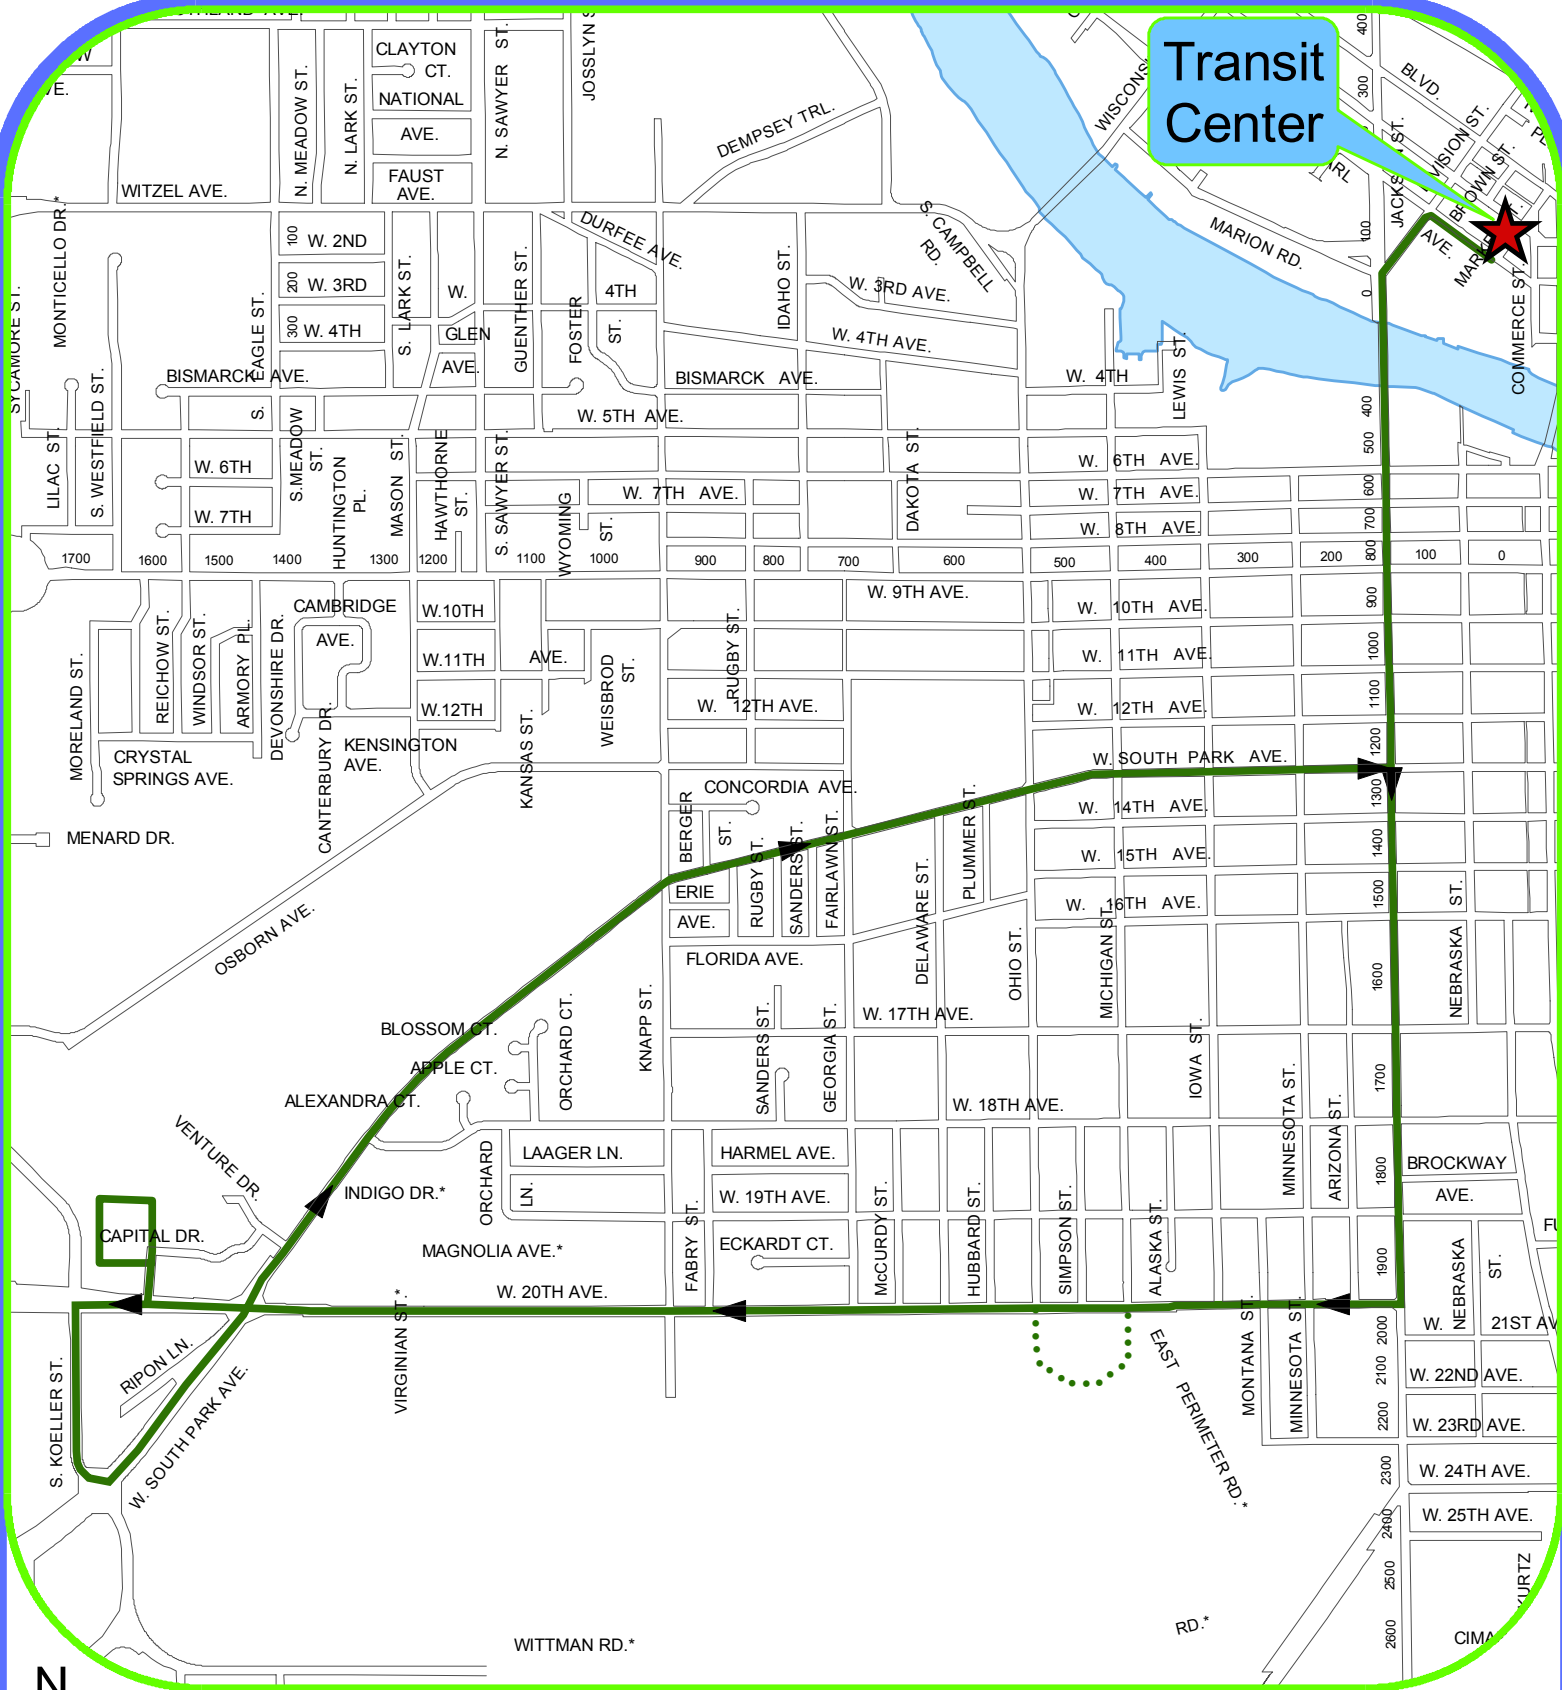

Transit Center

Route # 11 - South Park

OUTBOUND

Leaving Transit Center	:15	:45
Oregon St. and W. 9th Ave.	:19	:49
Oregon St. and W. 16th Ave.	:20	:50
Oregon St. and W. 20th Ave.	:22	:52
W. 20th Ave. and Knapp St.	:24	:54
W. 20th Ave and Capital Dr.	:26	:56

INBOUND

W. South Park Ave. and Knapp St.	:32	:02
W. South Park Ave. and Oregon St.	:35	:05
Oregon St. and W. 9th Ave.	:37	:07
Arriving Transit Center	:40	:10

OSHKOSH
ON THE WATER

Oshkosh Transit System
Route & Schedule
Information
(920) 232-5340