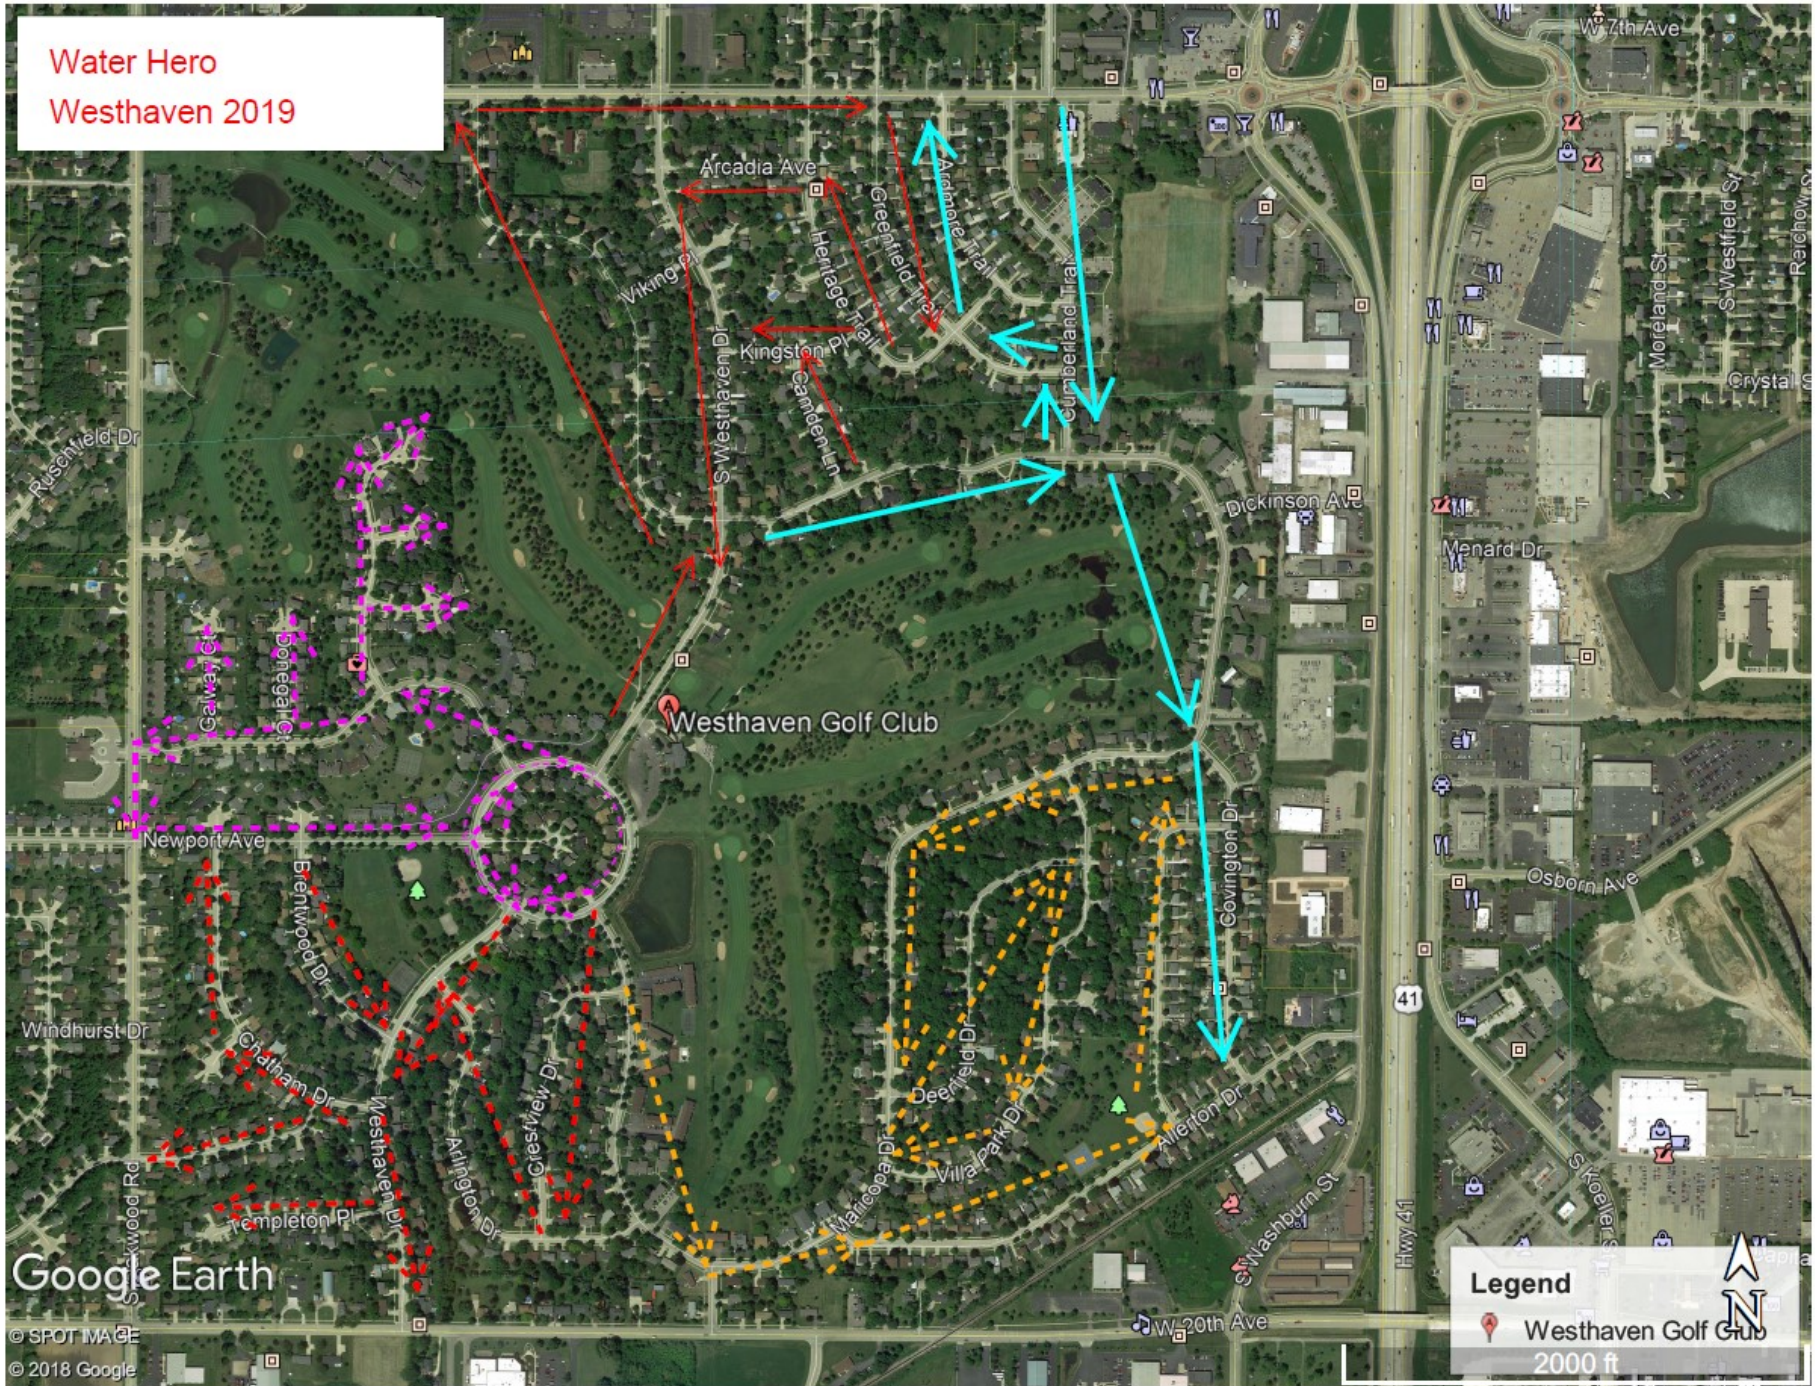

Water Hero
Westhaven 2019

Legend
Westhaven Golf Club
2000 ft

Google Earth

© SPOT IMAGE
© 2018 Google