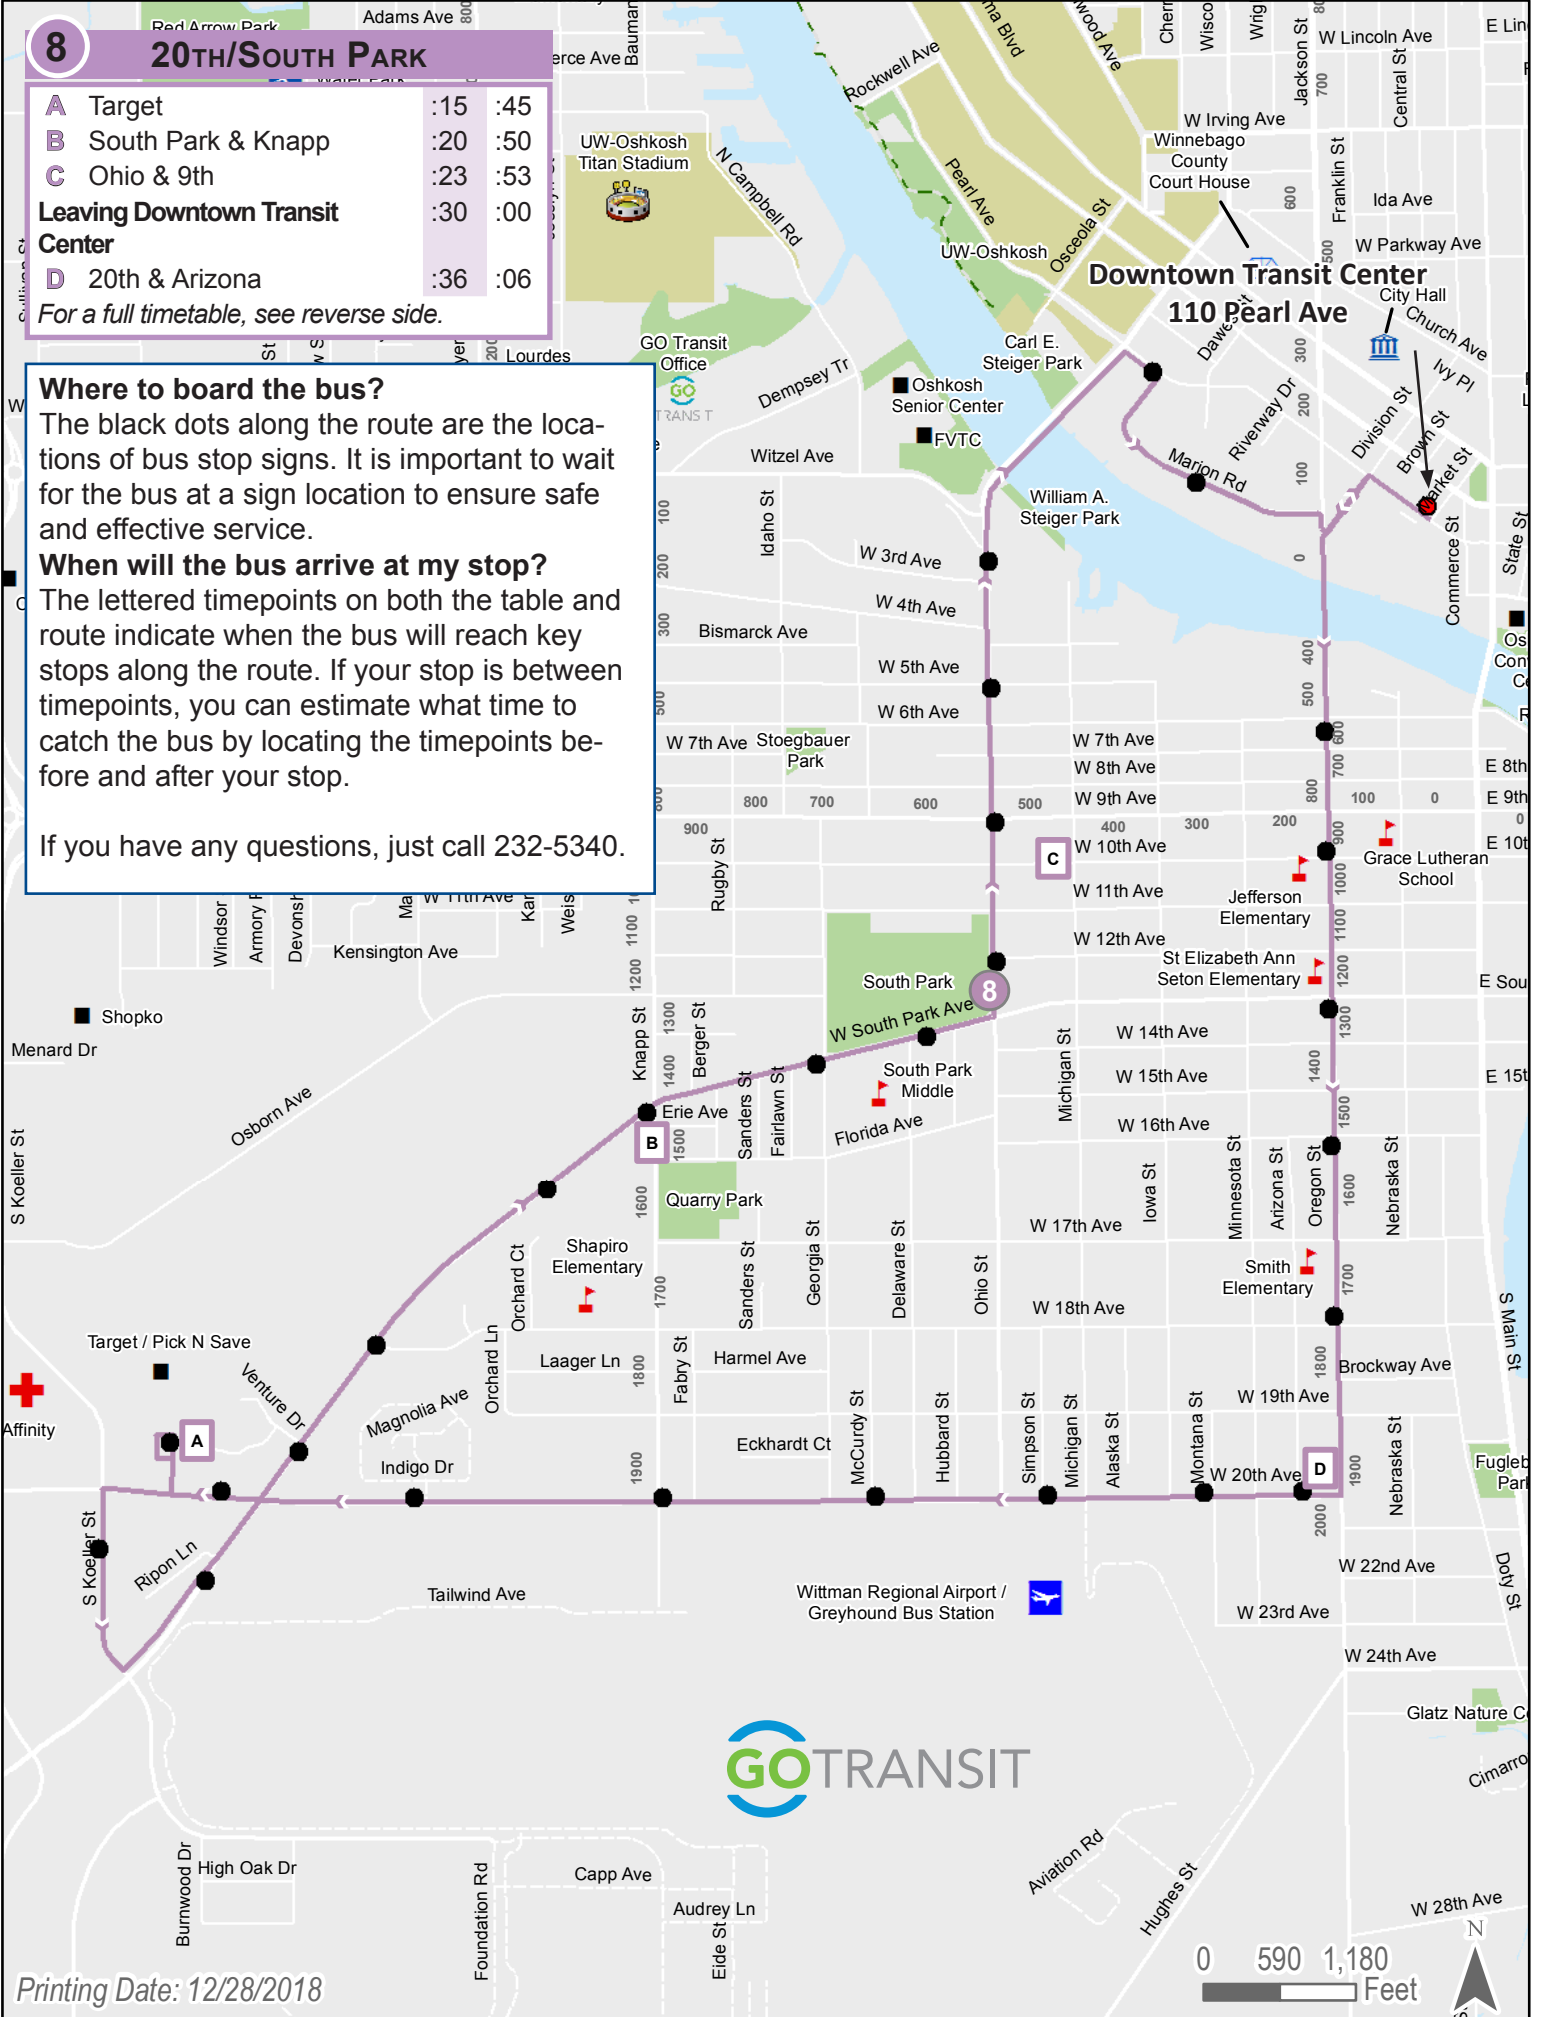

8 20TH/SOUTH PARK

A	Target	:15	:45
B	South Park & Knapp	:20	:50
C	Ohio & 9th	:23	:53
Leaving Downtown Transit Center		:30	:00
D	20th & Arizona	:36	:06

For a full timetable, see reverse side.

Where to board the bus?

The black dots along the route are the locations of bus stop signs. It is important to wait for the bus at a sign location to ensure safe and effective service.

When will the bus arrive at my stop?

The lettered timepoints on both the table and route indicate when the bus will reach key stops along the route. If your stop is between timepoints, you can estimate what time to catch the bus by locating the timepoints before and after your stop.

If you have any questions, just call 232-5340.