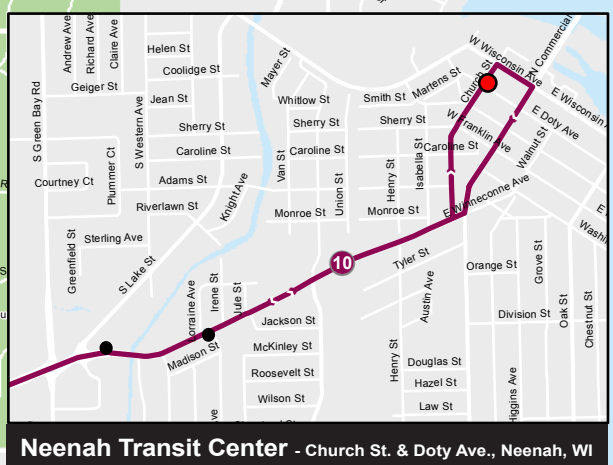

## Full Timetable on Reverse Side

### Valley Transit (Neenah)

From the Neenah Transit Center, riders can connect with Valley Transit bus routes. If you have questions about Valley Transit's service, call (920) 832-5800 or visit [www.MyValleyTransit.com](http://www.MyValleyTransit.com).

If you have any route 10 questions, just call (920) 232-5340.

**Neenah Transit Center - Church St. & Doty Ave., Neenah, WI**

### SATURDAY TIMETABLE

	A	B	C		D	E	F						
Leave Oshkosh Transit Center	Algoma @ Albee Hall (UWO)	Jackson @ Fairacres	Jackson & Kope Ave	Winneconne & Reddin	Arrive Neenah Transit Center	Leave Neenah Transit Center	Winneconne & Lake	Winnebago Co. Jail	Jackson & Gruenwald	High Ave @ Kolf Sports Center (UWO)	449 High Ave	Arriving Oshkosh Transit Center	
7:30	7:32	7:34	7:42	7:47	7:58	8:01	8:15	8:19	8:30	8:34	8:40	8:44	8:46
9:00	9:02	9:04	9:12	9:17	9:28	9:31	9:45	9:49	10:00	10:04	10:10	10:14	10:16
10:30	10:32	10:34	10:42	10:47	10:58	11:01	11:15	11:19	11:30	11:34	11:40	11:44	11:46
1:30	1:32	1:34	1:42	1:47	1:58	2:01	2:15	2:19	2:30	2:34	2:40	2:44	2:46
3:00	3:02	3:04	3:12	3:17	3:28	3:31	3:45	3:49	4:00	4:04	4:10	4:14	4:16
4:30	4:32	4:34	4:42	4:47	4:58	5:01	5:15	5:19	5:30	5:34	5:40	5:44	5:46
6:00	6:02	6:04	6:12	6:17	6:28	6:31							