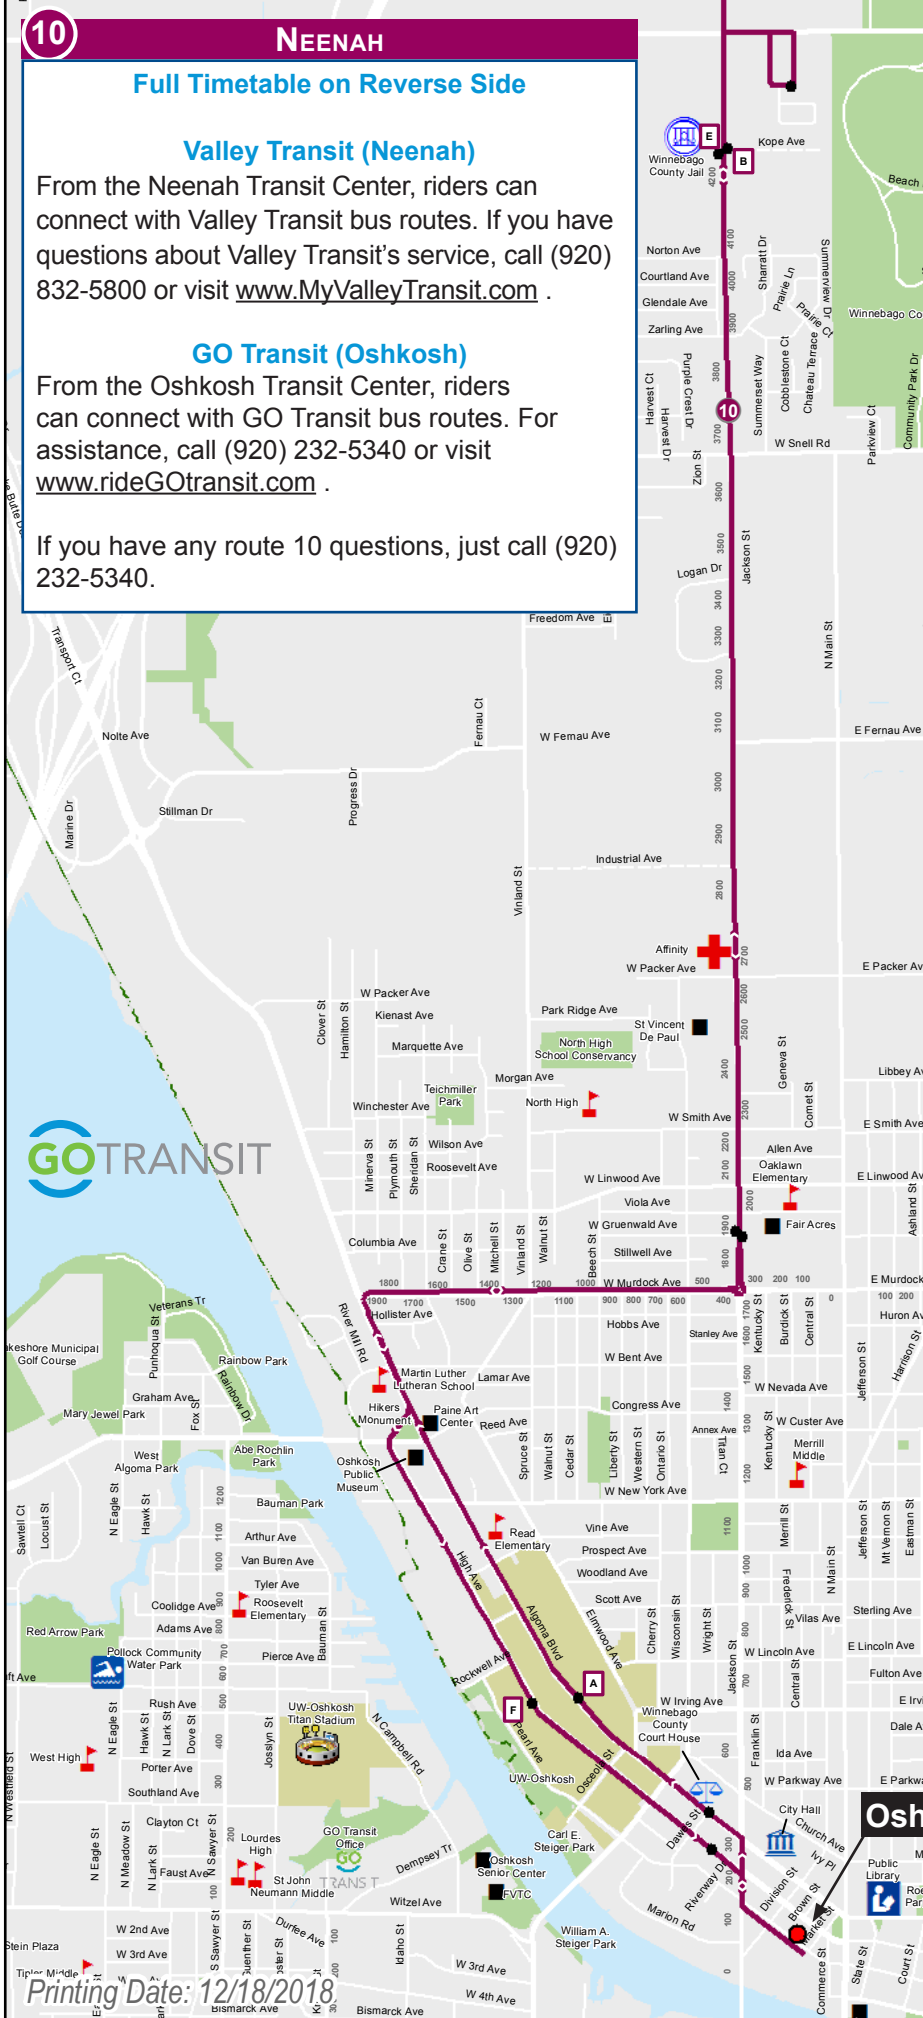

## Route 10 Intercity Fares

### Notes:

- GO Transit punch passes, reduced punch passes and tokens may be used as fare. Two punches are required for intercity trips. When using tokens for intercity trips, adults need two tokens. Seniors and persons with disabilities need one token.
- If needed, a transfer is provided to GO Transit or Valley Transit buses when exiting the route 10 bus.
- When boarding the route 10 bus in Oshkosh or Neenah, a fare is required. See fare schedule above. To qualify for the reduced or free fare, riders must show the applicable form of ID.
- For service between stops in Oshkosh (south of Kope Ave), normal GO Transit fares apply.
- Tokens and punch passes are only available for sale in Oshkosh.

Timetable notes: 1. PM times are shaded. 2. Each column shows the schedule options for the stop location. Route 10 only stops at these locations. 3. All times shown are approximate and can be affected by traffic and road conditions. 4. If you need assistance, please call GO Transit at 232-5340.

### SATURDAY TIMETABLE

	A	B	C		D	E	F						
Leave Oshkosh Transit Center	Algoma @ Albee Hall (UWO)	Jackson @ Fairacres	Jackson & Kope Ave	Winneconne & Reddin	Arrive Neenah Transit Center	Leave Neenah Transit Center	Winneconne & Lake	Winnebago Co. Jail	Jackson & Gruenwald	High Ave @ Kolf Sports Center (UWO)	449 High Ave	Arriving Oshkosh Transit Center	
7:30	7:32	7:34	7:42	7:47	7:58	8:01	8:15	8:19	8:30	8:34	8:40	8:44	8:46
9:00	9:02	9:04	9:12	9:17	9:28	9:31	9:45	9:49	10:00	10:04	10:10	10:14	10:16
10:30	10:32	10:34	10:42	10:47	10:58	11:01	11:15	11:19	11:30	11:34	11:40	11:44	11:46
1:30	1:32	1:34	1:42	1:47	1:58	2:01	2:15	2:19	2:30	2:34	2:40	2:44	2:46
3:00	3:02	3:04	3:12	3:17	3:28	3:31	3:45	3:49	4:00	4:04	4:10	4:14	4:16
4:30	4:32	4:34	4:42	4:47	4:58	5:01	5:15	5:19	5:30	5:34	5:40	5:44	5:46
6:00	6:02	6:04	6:12	6:17	6:28	6:31							