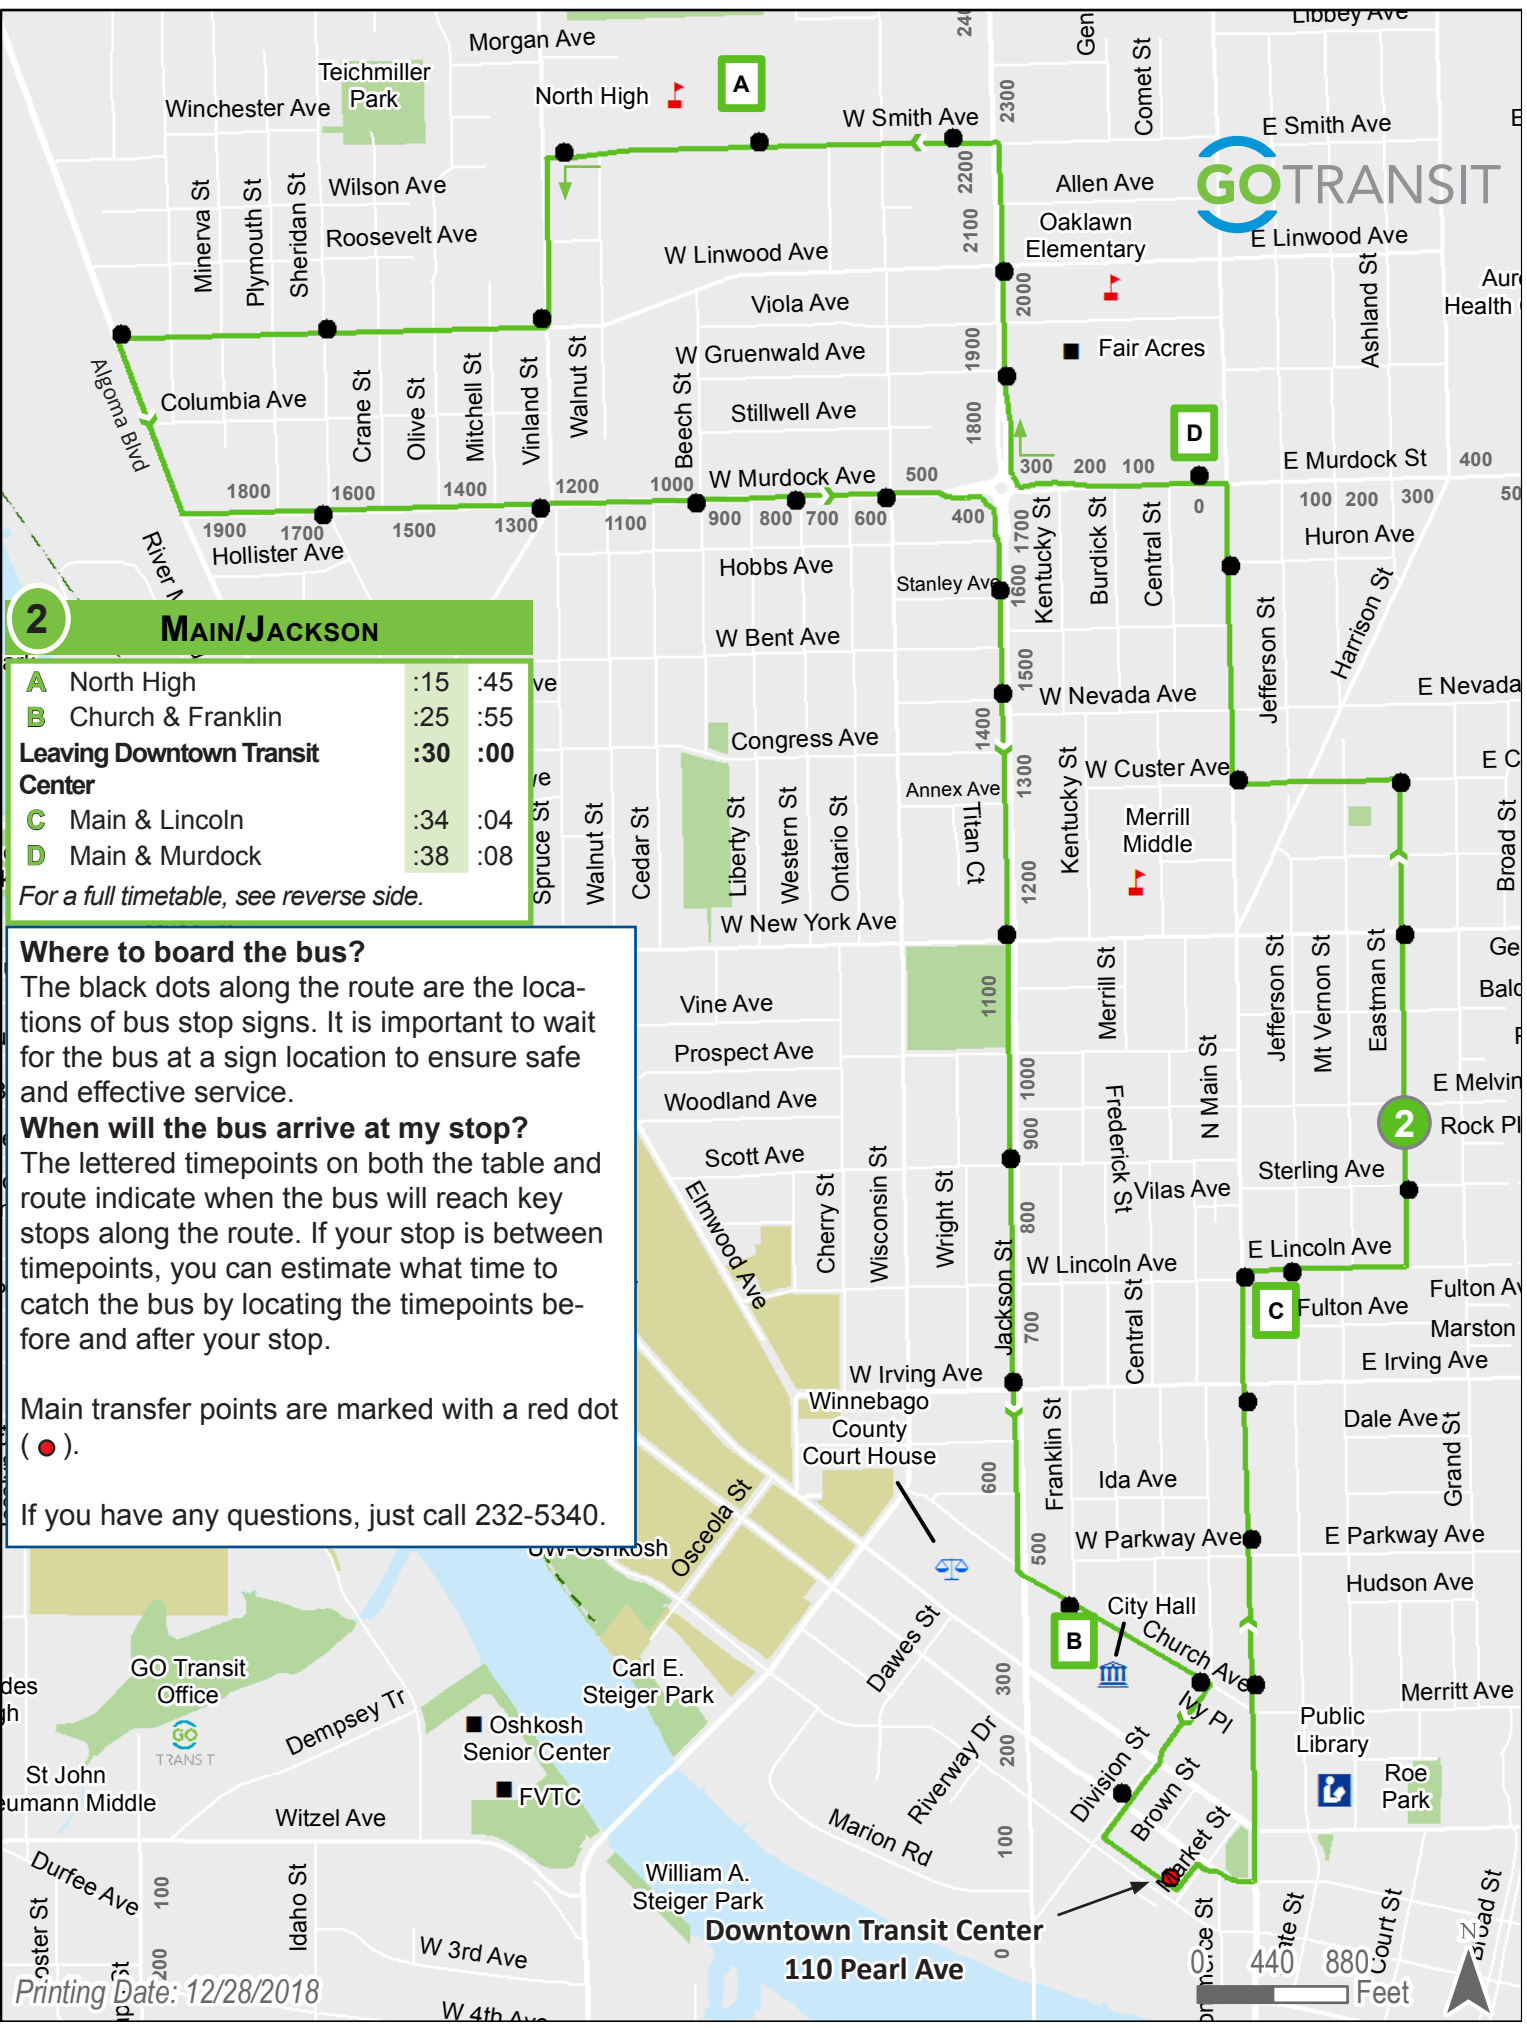

2	MAIN/JACKSON
A North High	:15 :45
B Church & Franklin	:25 :55
Leaving Downtown Transit Center	:30 :00
C Main & Lincoln	:34 :04
D Main & Murdock	:38 :08

For a full timetable, see reverse side.

Where to board the bus?
The black dots along the route are the locations of bus stop signs. It is important to wait for the bus at a sign location to ensure safe and effective service.

When will the bus arrive at my stop?
The lettered timepoints on both the table and route indicate when the bus will reach key stops along the route. If your stop is between timepoints, you can estimate what time to catch the bus by locating the timepoints before and after your stop.

Main transfer points are marked with a red dot (●).

If you have any questions, just call 232-5340.