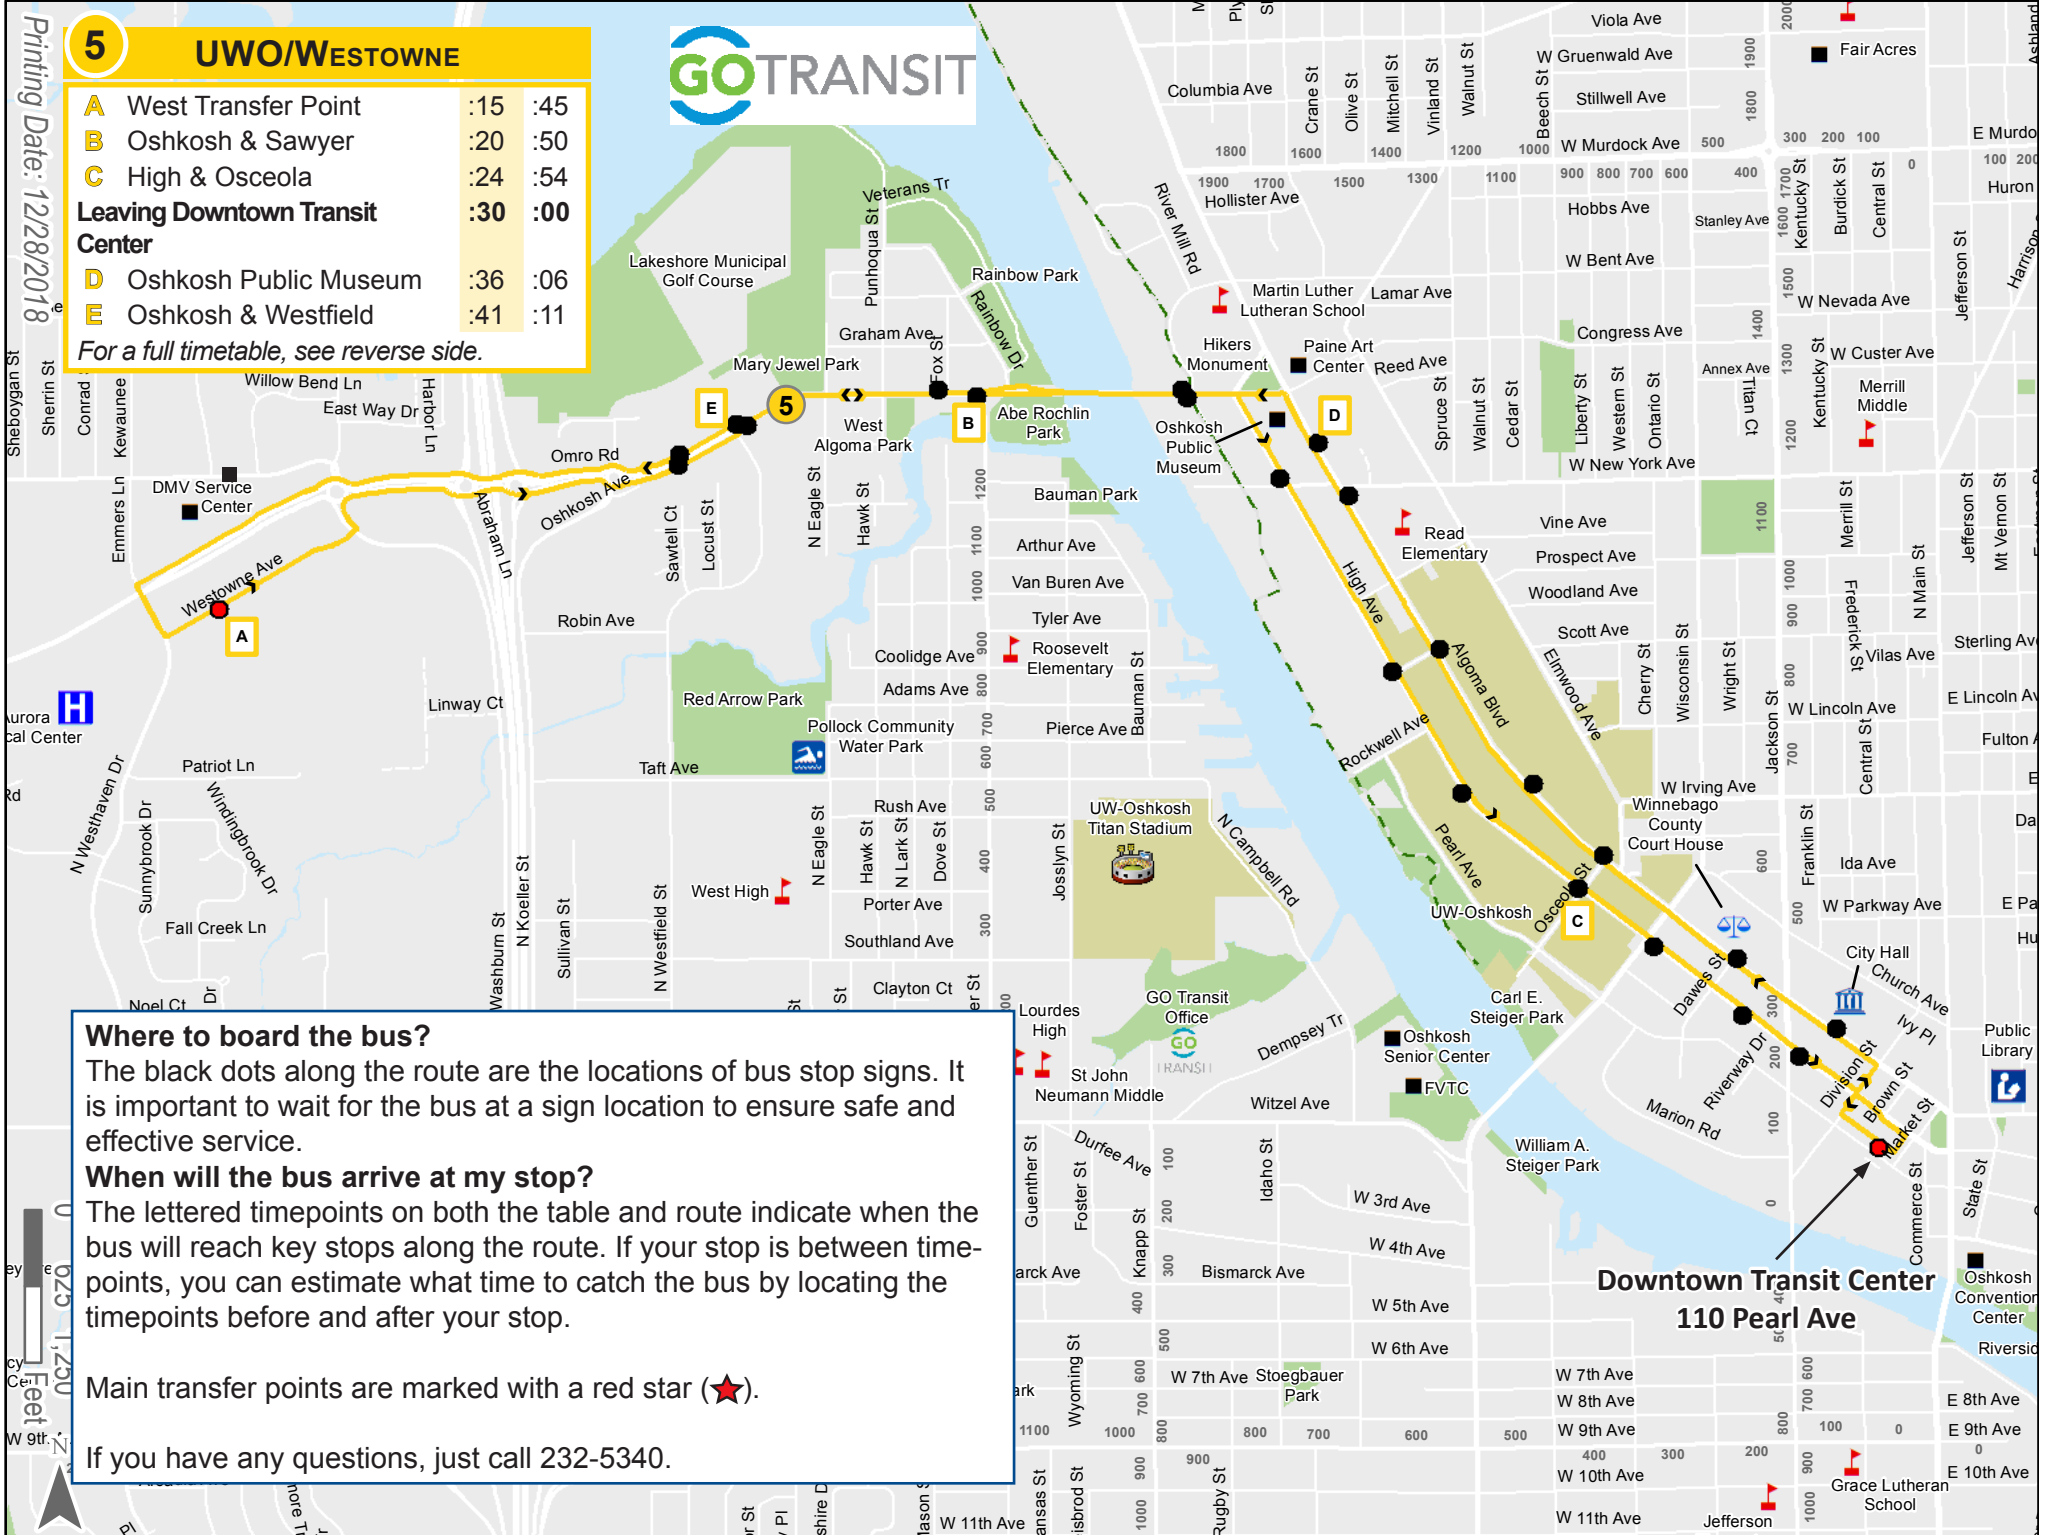

5	UWO/WESTOWNE
A West Transfer Point	:15 :45
B Oshkosh & Sawyer	:20 :50
C High & Osceola	:24 :54
Leaving Downtown Transit Center	:30 :00
D Oshkosh Public Museum	:36 :06
E Oshkosh & Westfield	:41 :11

For a full timetable, see reverse side.

Where to board the bus?

The black dots along the route are the locations of bus stop signs. It is important to wait for the bus at a sign location to ensure safe and effective service.

When will the bus arrive at my stop?

The lettered timepoints on both the table and route indicate when the bus will reach key stops along the route. If your stop is between timepoints, you can estimate what time to catch the bus by locating the timepoints before and after your stop.

Main transfer points are marked with a red star (★).

If you have any questions, just call 232-5340.

**Downtown Transit Center
110 Pearl Ave**

Route 5

Map & Full Timetable

920.232.5340

www.rideGOtransit.com

Effective: January 1, 2019