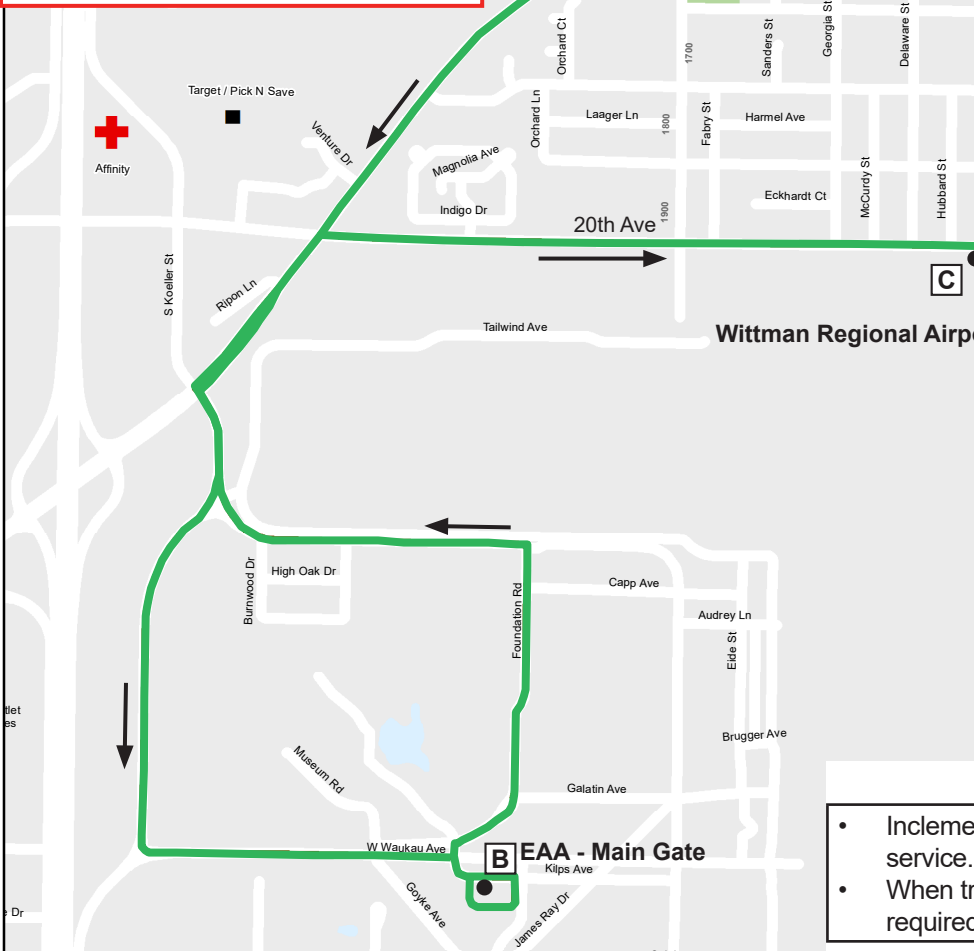

# 2022 EAA Bus Route

Service Hours	First bus from Gruenhagen Hall	Last bus from EAA Main Gate
July 24 (Sunday)	7:00 AM	7:00 PM
July 25 (Monday)	6:30 AM	11:00 PM
July 26 (Tuesday)	6:30 AM	11:00 PM
July 27 (Wednesday)	6:30 AM	11:00 PM
July 28 (Thursday)	6:30 AM	11:00 PM
July 29 (Friday)	6:30 AM	11:00 PM
July 30 (Saturday)	6:30 AM	11:00 PM
July 31 (Sunday)	6:30 AM	5:30 PM

## Route Schedule

Stop Location	Approx. Service Times <sup>1</sup> (minutes after the hour)
<b>A</b> Scott/Gruenhagen Halls	:30 & :00
<b>B</b> EAA - Main Gate	:00 & :30
<b>C</b> Airport	:10 & :40
<b>D</b> Downtown Transit Center	:20 & :50

## Please Note

Due to the construction project on Algoma Blvd., the EAA loading area has been relocated to the southeast corner of Osceola St. and High Ave. (A)

## Fares

Round Trip Cash Fare* (exact cash fare required)	\$5.00
EAA Bus Pass	\$30.00

\*Round trip cash fare is only charged when boarding bus stop locations north of 20th Ave.

- Children under 6 years of age ride free.
- EAA Passes are sold in the Gruenhagen Conference Center and on buses.